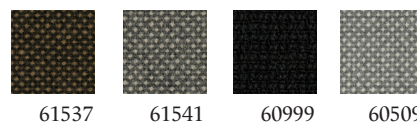

Price category 2

Focus Royal from Gabriel

Ultra Leather from Sørensen Leather