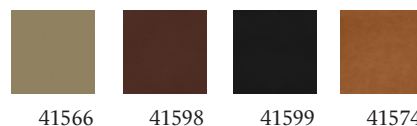

Price category 1

CYBER from Gabriel

Price category 2

Focus Royal from Gabriel

Ultra Leather from Sørensen Leather

Price category 3

Steelcut Trio 3 from Kvadrat

Raas from Kvadrat