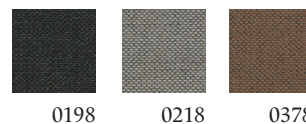

UPHOLSTERY PROGRAM

Categories

Colour examples shown in this pricelist are suggestions only.
The textile and leather options are available in all colours within the upholstery collection.

Price category 1

CYBER from Gabriel

Price category 2

Focus Royal from Gabriel

Ultra Leather from Sørensen Leather

Price category 3

Steelcut Trio 3 from Kvadrat

Raas from Kvadrat

Ultra Crib 5 from Sørensen Leather

Re-wool from Kvadrat
(only available on Eternity Collection)

Price category 4

Dunes leather from Sørensen Leather

20 % rabatt ska dras av på angivna priser.