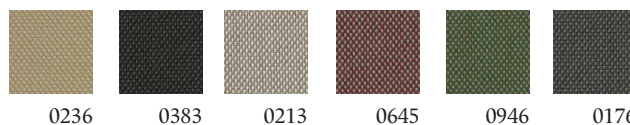

Price category 1

CYBER from Gabriel

Price category 2

Focus Royal from Gabriel

Ultra Leather from Sørensen Leather

Price category 3

Steelcut Trio 3 from Kvadrat

Raas from Kvadrat