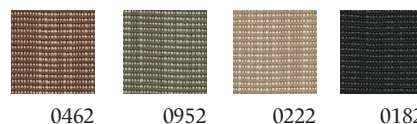

Price category 1

CYBER from Gabriel

Price category 2

Focus Royal from Gabriel

Ultra Leather from Sørensen Leather

Price category 3

Steelcut Trio 3 from Kvadrat

Raas from Kvadrat