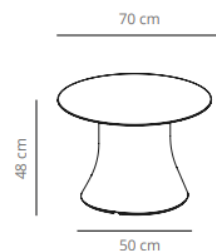

20 % rabatt ska dras av på angivna priser.

Table diameter 180

153 kg
 (x1) 82x82x77 cm (0.5 m³)
 (x1)

Table diameter 200

(x1) 82x82x77 cm (0.5 m³)
 (x1)

CODE		FINISHES			
		BASE	TOP		
VCBCAD180	CAD180		stained	matt oak , ash (black)	23.362,40 SEK
VCBCAD180L	CAD180CN		compact laminate (black edge)	black or white	23.060,80 SEK
	CAD180CB		compact laminate (white edge)	white	34.974,00 SEK
CODE		FINISHES			
		BASE	TOP		
VCBCAD200	CAD200		stained	matt oak , ash (black)	29.313,20 SEK
		#jREF!			22.921,60 SEK

20 % rabatt ska dras av på angivna priser.

Table diameter 60

Table diameter 70

Table diameter 80

CODE		FINISHES			
		BASE	TOP		
VCBCAD60B	CAD60B		stained	matt oak , ash (black)	6.252,40 SEK
VCBCAD60BL	CAD60BCN		compact laminate (black edge)	black or white	5.510,00 SEK
	CAD60BCB		compact laminate (white edge)	white	6.403,20 SEK
CODE		FINISHES			0,00 SEK
		BASE	TOP		
VCBCAD70BM	CAD70B		stained	matt oak , ash (black)	6.704,80 SEK
VCBCAD70BL	CAD70BCN		compact laminate (black edge)	black or white	5.800,00 SEK
	CAD70BCB		compact laminate (white edge)	white	6.994,80 SEK
CODE		FINISHES			
		BASE	TOP		
VCBCAD80B	CAD80B		stained	matt oak , ash (black)	7.076,00 SEK
VCBCAD80BL	CAD80BCN		compact laminate (black edge)	black or white	6.101,60 SEK
	CAD80BCB		compact laminate (white edge)	white	7.586,40 SEK

20 % rabatt ska dras av på angivna priser.

Table diameter 100

Table diameter 120

 (x1) 59x55x58 cm (0.2 m³)
 (x1) 136x136x7 cm (0.13 m³)

CODE		FINISHES			
		BASE	TOP		
VCBCAD100B	CAD100B		stained	matt oak , ash (black)	9.454,00 SEK
VCBCAD100BL	CAD100BCN		compact laminate (black edge)	black or white	7.447,20 SEK
	CAD100BCB		compact laminate (white edge)	white	10.045,60 SEK
CODE		FINISHES			
		BASE	TOP		
VCBCAD120B	CAD120B		stained	matt oak , ash (black)	12.052,40 SEK
VCBCAD120BL	CAD120BCN		compact laminate (black edge)	black or white	10.556,00 SEK
	CAD120BCB		compact laminate (white edge)	white	14.140,40 SEK