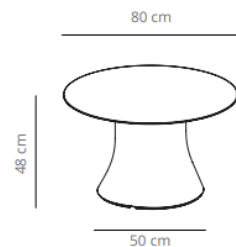

20 % rabatt ska dras av på angivna priser.

Table diameter 180

153 kg
 (x1) 82x82x77 cm (0.5 m³)
 (x1)

Table diameter 200

(x1) 82x82x77 cm (0.5 m³)
 (x1)

CODE		FINISHES			
		BASE	TOP		
VCBCAD180	CAD180		stained	matt oak , ash (black)	23.362,40 SEK
VCBCAD180L	CAD180CN		compact laminate (black edge)	black or white	23.060,80 SEK
	CAD180CB		compact laminate (white edge)	white	34.974,00 SEK
CODE		FINISHES			
		BASE	TOP		
VCBCAD200	CAD200		stained	matt oak , ash (black)	29.313,20 SEK
		#jREF!			22.921,60 SEK

20 % rabatt ska dras av på angivna priser.

Table diameter 60

Table diameter 70

Table diameter 80

CODE		FINISHES			
		BASE	TOP		
VCBCAD60B	CAD60B		stained	matt oak , ash (black)	6.252,40 SEK
VCBCAD60BL	CAD60BCN		compact laminate (black edge)	black or white	5.510,00 SEK
	CAD60BCB		compact laminate (white edge)	white	6.403,20 SEK
CODE		FINISHES			0,00 SEK
		BASE	TOP		
VCBCAD70BM	CAD70B		stained	matt oak , ash (black)	6.704,80 SEK
VCBCAD70BL	CAD70BCN		compact laminate (black edge)	black or white	5.800,00 SEK
	CAD70BCB		compact laminate (white edge)	white	6.994,80 SEK
CODE		FINISHES			
		BASE	TOP		
VCBCAD80B	CAD80B		stained	matt oak , ash (black)	7.076,00 SEK
VCBCAD80BL	CAD80BCN		compact laminate (black edge)	black or white	6.101,60 SEK
	CAD80BCB		compact laminate (white edge)	white	7.586,40 SEK

20 % rabatt ska dras av på angivna priser.

Table diameter 100

Table diameter 120

 (x1) 59x55x58 cm (0.2 m³)
 (x1) 136x136x7 cm (0.13 m³)

CODE		FINISHES			
		BASE	TOP		
VCBCAD100B	CAD100B		stained	matt oak , ash (black)	9.454,00 SEK
VCBCAD100BL	CAD100BCN		compact laminate (black edge)	black or white	7.447,20 SEK
	CAD100BCB		compact laminate (white edge)	white	10.045,60 SEK
CODE		FINISHES			
		BASE	TOP		
VCBCAD120B	CAD120B		stained	matt oak , ash (black)	12.052,40 SEK
VCBCAD120BL	CAD120BCN		compact laminate (black edge)	black or white	10.556,00 SEK
	CAD120BCB		compact laminate (white edge)	white	14.140,40 SEK