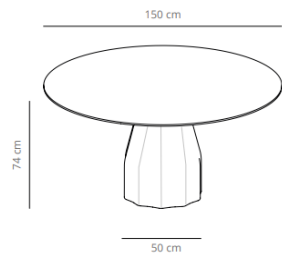

Table diameter 150

109 kg
(x1) 59x55x89cm (0.29 m³)
(x1) 178x166x7 cm (0.21 m³)

CODE		FINISHES			PUBLIC PRICE
		BASE	TOP		
VCBBUD10087	BUD100	white, black or taupe	stained	matt oak, ash (black)	761 €
VCBBUD10047	BUD100CN		compact laminate (black edge)	white or black	995 €
	BUD100CB		compact laminate (white edge)	white	995 €
					- SEK
CODE		FINISHES			PUBLIC PRICE
		BASE	TOP		
VCBBUD12087	BUD120	white, black or taupe	stained	matt oak, ash (black)	927 €
VCBBUD12047	BUD120CN		compact laminate (black edge)	white or black	1.191 €
	BUD120CB		compact laminate (white edge)	white	1.191 €
					- SEK
CODE		FINISHES			PUBLIC PRICE
		BASE	TOP		
VCBBUD15087	BUD150	white, black or taupe	stained	matt oak, ash (black)	1.160 €
VCBBUD15047	BUD150CN		compact laminate (black edge)	white or black	1.512 €
	BUD150CB		compact laminate (white edge)	white	1.512 €
					- SEK

20 % rabatt ska dras av på angivna priser.