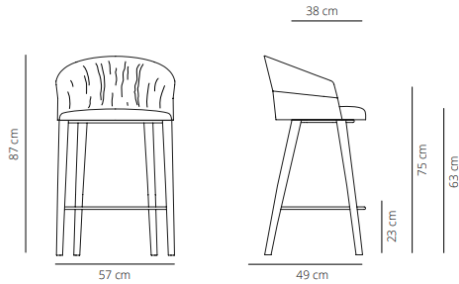

Soft upholstery

▲ 9.7 kg
📦 (x1) 100x62x57 cm (0.35 m³)