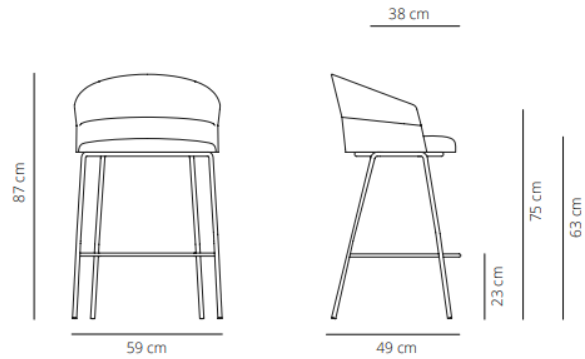

Smooth upholstery

8.8 kg
(x1) 100x62x51 cm (0.32 m³)