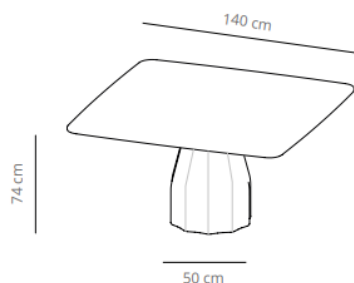

Table 140x140

123.5 kg
(x1) 59x55x89 cm (0.29 m³)
(x1) 147x147x7 cm (0.15 m³)

CODE		FINISHES			
		BASE	TOP		
VCBBUC10075HM	BUC100M	white, black or taupe	melamine	white or black	7.238,40 SEK
VCBBUC10087	BUC100		stained	matt oak, ash (black)	8.827,60 SEK
VCBBUC10047	BUC100CN		compact laminate (black edge)	white or black	11.542,00 SEK
	BUC100CB		compact laminate (white edge)	white	11.542,00 SEK
					- SEK
CODE		FINISHES			
		=SC$2	TOP		
VCBBUC14087	BUC140	white, black or taupe	stained	matt oak, ash (black)	13.456,00 SEK
VCBBUC14047	BUC140CN		compact laminate (black edge)	white or black	17.539,20 SEK
	BUC140CB		compact laminate (white edge)	white	17.539,20 SEK

20 % rabatt ska dras av på angivna priser.