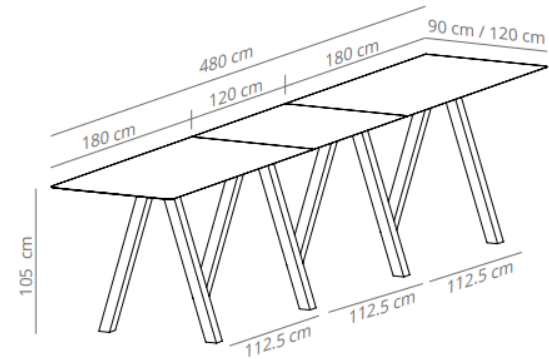

DOUBLE TABLE, 360CM, H105CM

FINISHES		CODE		CODE				
LEGS	TOP	WIDTH 120		WIDTH 90				
stained (oak): matt oak, cognac, ash or wenge	stained	matt oak	TRMDROAB	VCBTRMDB	TRMDROB	59.125,20 SEK	49.833,60 SEK	
		Ash (black)				60.784,00 SEK		50.924,00 SEK
lacquered microtexturized (beech):								

TRIPLE TABLE, 480CM, H105 CM

FINISHES		CODE		CODE				
LEGS	TOP	WIDTH 120		WIDTH 90				
stained (oak): matt oak, cognac, ash or wenge	stained	matt oak	TRMTROAB	TRMTROB	TRMTROB	80.063,20 SEK	67.720,80 SEK	
		Ash (black)				82.255,60 SEK		69.263,60 SEK
lacquered								

20 % rabatt ska dras av på angivna priser.