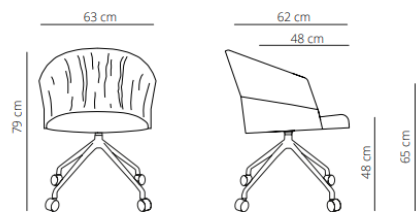

Soft upholstery

15.2 kg
(x1) 66x64x86 cm (0.36 m³)