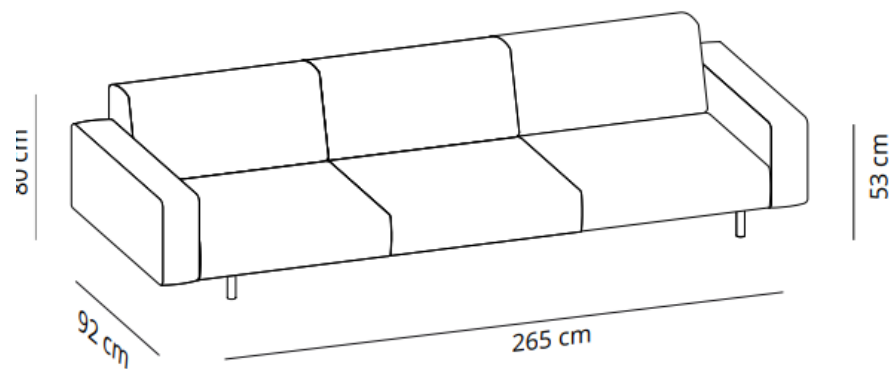

Composition 7

CODE		FINISHES		
-	COMPOSITION SOFÁ 7	smooth upholstery	G1 (T/C)	48.058,80 SEK
			G2	51.056,24 SEK
			G3	55.842,40 SEK
			G4	61.150,56 SEK
			G5	66.145,52 SEK
		soft upholstery	G1 (T/C)	53.348,40 SEK
			G2	56.311,04 SEK
			G3	62.419,60 SEK
			G4	67.901,76 SEK
			G5	73.627,52 SEK

20 % rabatt ska dras av på angivna priser.