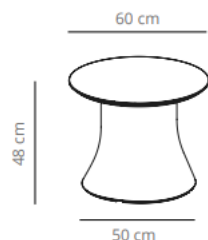

20 % rabatt ska dras av på angivna priser.

Table diameter 180

153 kg
 (x1) 82x82x77 cm (0.5 m³)
 (x1)

Table diameter 200

(x1) 82x82x77 cm (0.5 m³)
 (x1)

CODE		FINISHES			
		BASE	TOP		
VCBCAD180	CAD180		stained	matt oak , ash (black)	23.362,40 SEK
VCBCAD180L	CAD180CN		compact laminate (black edge)	black or white	23.060,80 SEK
	CAD180CB		compact laminate (white edge)	white	34.974,00 SEK
CODE		FINISHES			
		BASE	TOP		
VCBCAD200	CAD200		stained	matt oak , ash (black)	29.313,20 SEK
		#jREF!			22.921,60 SEK

20 % rabatt ska dras av på angivna priser.

Table diameter 60

Table diameter 70

Table diameter 80

CODE		FINISHES			
		BASE	TOP		
VCBCAD60B	CAD60B		stained	matt oak , ash (black)	6.252,40 SEK
VCBCAD60BL	CAD60BCN		compact laminate (black edge)	black or white	5.510,00 SEK
	CAD60BCB		compact laminate (white edge)	white	6.403,20 SEK
CODE		FINISHES			0,00 SEK
		BASE	TOP		
VCBCAD70BM	CAD70B		stained	matt oak , ash (black)	6.704,80 SEK
VCBCAD70BL	CAD70BCN		compact laminate (black edge)	black or white	5.800,00 SEK
	CAD70BCB		compact laminate (white edge)	white	6.994,80 SEK
CODE		FINISHES			
		BASE	TOP		
VCBCAD80B	CAD80B		stained	matt oak , ash (black)	7.076,00 SEK
VCBCAD80BL	CAD80BCN		compact laminate (black edge)	black or white	6.101,60 SEK
	CAD80BCB		compact laminate (white edge)	white	7.586,40 SEK

20 % rabatt ska dras av på angivna priser.

Table diameter 100

Table diameter 120

 (x1) 59x55x58 cm (0.2 m³)
 (x1) 136x136x7 cm (0.13 m³)

CODE		FINISHES			
		BASE	TOP		
VCBCAD100B	CAD100B		stained	matt oak , ash (black)	9.454,00 SEK
VCBCAD100BL	CAD100BCN		compact laminate (black edge)	black or white	7.447,20 SEK
	CAD100BCB		compact laminate (white edge)	white	10.045,60 SEK
CODE		FINISHES			
		BASE	TOP		
VCBCAD120B	CAD120B		stained	matt oak , ash (black)	12.052,40 SEK
VCBCAD120BL	CAD120BCN		compact laminate (black edge)	black or white	10.556,00 SEK
	CAD120BCB		compact laminate (white edge)	white	14.140,40 SEK