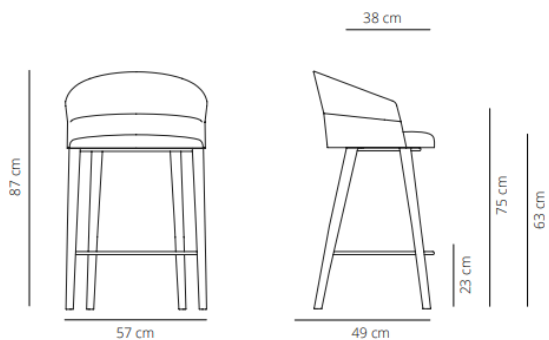

Smooth upholstery

9.7 kg
(x1) 100x62x57 cm (0.35 m³)