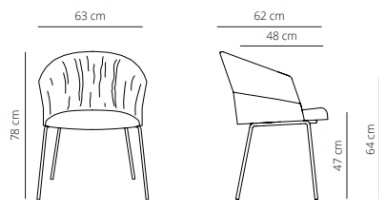

Soft upholstery

▲ 11.1 kg
📦 (x1) 66x64x86 cm (0.35 m³)