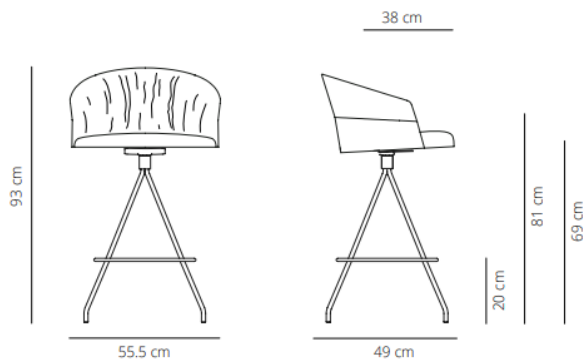

Soft upholstery

9.8 kg

(x1) 100x62x57 cm (0.35 m³)