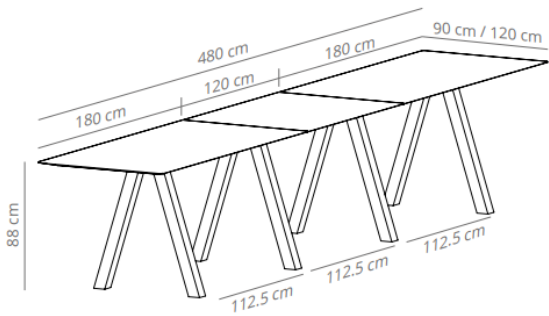

Triple table

DOUBLE TABLE, 360CM, H88CM

FINISHES		CODE		CODE				
LEGS	TOP		WIDTH 120		WIDTH 90			
stained (oak): matt oak, cognac, ash or wenge	stained	matt oak	TRMDROAH	52.664,00 SEK	VCBTRMD H	TRMDROH	43.407,20 SEK	
		Ash (black)					54.357,60 SEK	44.497,60 SEK

TRIPLE TABLE, 480CM, H 88CM

FINISHES		CODE		CODE				
LEGS	TOP		WIDTH 120		WIDTH 90			
stained (oak): matt oak, cognac, ash or wenge	stained	matt oak	TRMTROAH	71.444,40 SEK	VCBTRMT H	TRMTROH	59.125,20 SEK	
		Ash (black)					73.729,60 SEK	60.714,40 SEK

20 % rabatt ska dras av på angivna priser.