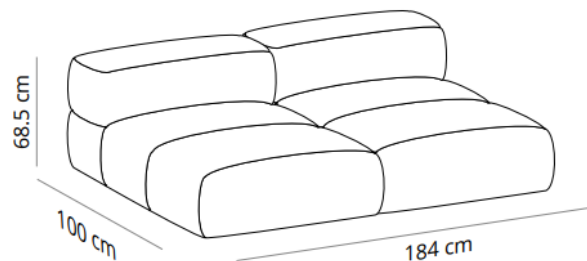

Composition 3

Composition 4