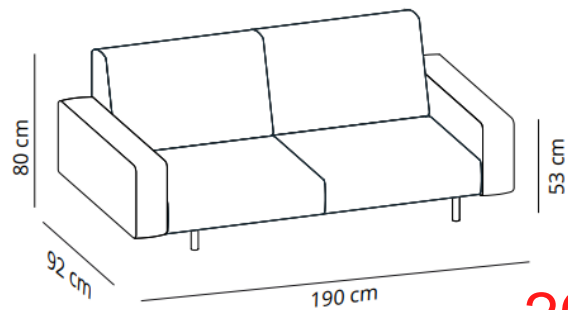

Composition 3

CODE		FINISHES		
VCBSISMPCOMP 2	COMPOSITION SOFÁ 3	smooth upholstery	G1 (T/C)	36.099,20 SEK
			G2	37.723,20 SEK
			G3	40.182,40 SEK
			G4	42.989,60 SEK
			G5	45.588,00 SEK
		soft upholstery	G1 (T/C)	39.625,60 SEK
			G2	41.226,40 SEK
			G3	44.567,20 SEK
			G4	47.490,40 SEK
			G5	50.576,00 SEK