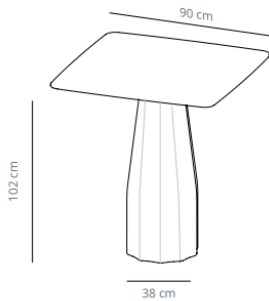

Table 90x90

CODE		FINISHES			
		BASE	TOP		
VCBBUC70H87	BUC70H	white, black or taupe	stained	matt oak, ash (black)	8.108,40 SEK
VCBBUC70H47	BUC70HCN		compact laminate (black edge)	white or black	8.827,60 SEK
	BUC70HCB		compact laminate (white edge)	white	8.827,60 SEK
					0,00 SEK
CODE		FINISHES			
		BASE	TOP		
VCBBUC80H87	BUC80H	white, black or taupe	stained	matt oak, ash (black)	9.071,20 SEK
VCBBUC80H47	BUC80HCN		compact laminate (black edge)	white or black	10.753,20 SEK
	BUC80HCB		compact laminate (white edge)	white	10.753,20 SEK
CODE		FINISHES			
		BASE	TOP		
VCBBUC90H87	BUC90H	white, black or taupe	stained	matt oak, ash (black)	9.929,60 SEK
VCBBUC90H47	BUC90HCN		compact laminate (black edge)	white or black	11.542,00 SEK
	BUC90HCB		compact laminate (white edge)	white	11.542,00 SEK

20 % rabatt ska dras av på angivna priser.