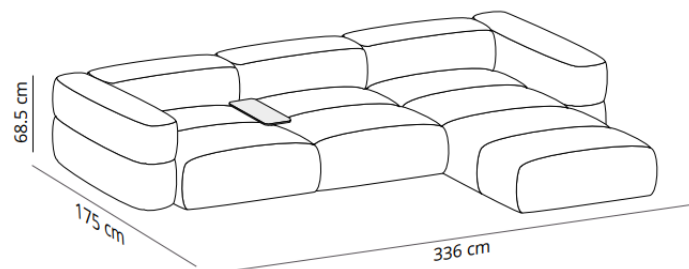

Composition 9

CODE		FINISHES	
VCBSAVCOMP9	COMPOSITION 9	G1(T/C)	71.943,20 SEK
		G2	79.216,40 SEK
		G3	92.208,40 SEK
		G4	105.757,20 SEK
		G5	119.920,80 SEK
		ECOALF	119.920,80 SEK