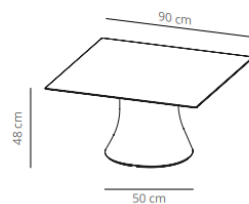

20 % rabatt ska dras av på angivna priser.

Table diameter 100

Table diameter 120

 (x1) 59x55x58 cm (0.2 m³)
 (x1) 136x136x7 cm (0.13 m³)

CODE		FINISHES			
		BASE	TOP		
VCBCAD100B	CAD100B		stained	matt oak , ash (black)	9.454,00 SEK
VCBCAD100BL	CAD100BCN		compact laminate (black edge)	black or white	7.447,20 SEK
	CAD100BCB		compact laminate (white edge)	white	10.045,60 SEK
CODE		FINISHES			
		BASE	TOP		
VCBCAD120B	CAD120B		stained	matt oak , ash (black)	12.052,40 SEK
VCBCAD120BL	CAD120BCN		compact laminate (black edge)	black or white	10.556,00 SEK
	CAD120BCB		compact laminate (white edge)	white	14.140,40 SEK

20 % rabatt ska dras av på angivna priser.

Table 70x70

Table 80x80

Table 90x90

 (x1) 59x55x58 cm (0.2 m³)
 (x1) 96x96x7 cm (0.06 m³)

CODE		FINISHES			
		BASE	TOP		
VCBCAC70B	CAC70B		stained	matt oak , ash (black)	7.377,60 SEK
VCBCAC70BL	CAC70BCN		compact laminate (black edge)	black or white	6.623,60 SEK
	CAC70BCB		compact laminate (white edge)	white	7.342,80 SEK
CODE		FINISHES			
		BASE	TOP		
VCBCAC80B	CAC80B		stained	matt oak , ash (black)	8.421,60 SEK
VCBCAC80BL	CAC80BCN		compact laminate (black edge)	black or white	7.145,60 SEK
	CAC80BCB		compact laminate (white edge)	white	9.071,20 SEK
CODE		FINISHES			
		BASE	TOP		
		#;REF!			5.359,20 SEK
VCBCAC90B	CAC90B		stained	matt oak , ash (black)	9.674,40 SEK
VCBCAC90BL	CAC90BCN		compact laminate (black edge)	black or white	8.328,80 SEK
	CAC90BCB	compact laminate (white edge)	white	10.161,60 SEK	