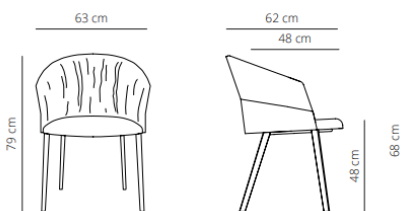

Soft upholstery

▲ 11.2 kg
📦 (x1) 66x64x86 cm (0.36 m³)