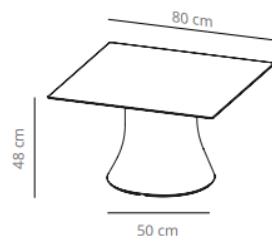

20 % rabatt ska dras av på angivna priser.

Table diameter 100

Table diameter 120

 (x1) 59x55x58 cm (0.2 m³)
 (x1) 136x136x7 cm (0.13 m³)

CODE		FINISHES			
		BASE	TOP		
VCBCAD100B	CAD100B		stained	matt oak , ash (black)	9.454,00 SEK
VCBCAD100BL	CAD100BCN		compact laminate (black edge)	black or white	7.447,20 SEK
	CAD100BCB		compact laminate (white edge)	white	10.045,60 SEK
CODE		FINISHES			
		BASE	TOP		
VCBCAD120B	CAD120B		stained	matt oak , ash (black)	12.052,40 SEK
VCBCAD120BL	CAD120BCN		compact laminate (black edge)	black or white	10.556,00 SEK
	CAD120BCB		compact laminate (white edge)	white	14.140,40 SEK

20 % rabatt ska dras av på angivna priser.

Table 70x70

Table 80x80

Table 90x90

 (x1) 59x55x58 cm (0.2 m³)
 (x1) 96x96x7 cm (0.06 m³)

CODE		FINISHES			
		BASE	TOP		
VCBCAC70B	CAC70B		stained	matt oak , ash (black)	7.377,60 SEK
VCBCAC70BL	CAC70BCN		compact laminate (black edge)	black or white	6.623,60 SEK
	CAC70BCB		compact laminate (white edge)	white	7.342,80 SEK
CODE		FINISHES			
		BASE	TOP		
VCBCAC80B	CAC80B		stained	matt oak , ash (black)	8.421,60 SEK
VCBCAC80BL	CAC80BCN		compact laminate (black edge)	black or white	7.145,60 SEK
	CAC80BCB		compact laminate (white edge)	white	9.071,20 SEK
CODE		FINISHES			
		BASE	TOP		
		#;REF!			5.359,20 SEK
VCBCAC90B	CAC90B		stained	matt oak , ash (black)	9.674,40 SEK
VCBCAC90BL	CAC90BCN		compact laminate (black edge)	black or white	8.328,80 SEK
	CAC90BCB	compact laminate (white edge)	white	10.161,60 SEK	