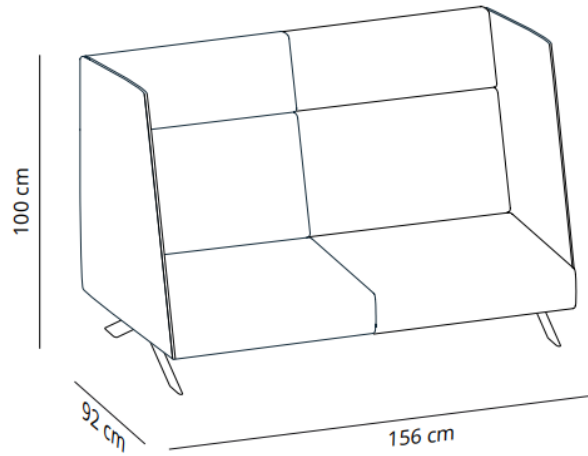

Composition 4

CODE		FINISHES		
VCBSISMPCOMP 4	COMPOSITION SOFÅ 5	smooth upholstery	G1 (T/C)	44.752,80 SEK
			G2	47.792,00 SEK
			G3	52.919,20 SEK
			G4	57.744,80 SEK
			G5	63.266,40 SEK
		soft upholstery	G1 (T/C)	48.557,60 SEK
			G2	52.014,40 SEK
			G3	57.420,00 SEK
			G4	62.848,80 SEK
			G5	68.973,60 SEK