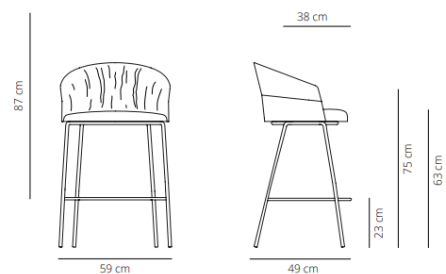

Soft upholstery

8.8 kg
(x1) 100x62x51 cm (0.32 m³)