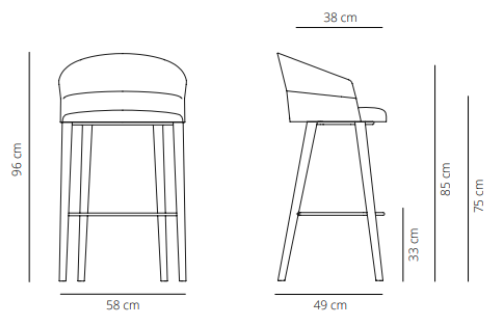

Smooth upholstery

10.1 kg
(x1) 106x62x57 cm (0.37 m³)

CODE		FINISHES		PUBLIC PRICE	- SEK
		STRUCTURE	UPHOLSTERY		
4 SOLID OAK LEGS COUNTER STOOL, SMOOTH	COT4MACO-1	matt oak, cognac, ash and wenge	G1 (T/C)	850 €	9.860,00 SEK
	COT4MACO-2		G2	888 €	10.300,80 SEK
	COT4MACO-3		G3	950 €	11.020,00 SEK
	COT4MACO-4		G4	1.021 €	11.843,60 SEK
	COT4MACO-5		G5	1.096 €	12.713,60 SEK
					- SEK
CODE		FINISHES		PUBLIC PRICE	- SEK
		STRUCTURE	UPHOLSTERY		
4 SOLID OAK LEGS BAR STOOL, SMOOTH	COT4MABAR-1	matt oak, cognac, ash and wenge	G1 (T/C)	850 €	9.860,00 SEK
	COT4MABAR-2		G2	888 €	10.300,80 SEK
	COT4MABAR-3		G3	950 €	11.020,00 SEK
	COT4MABAR-4		G4	1.021 €	11.843,60 SEK
	COT4MABAR-5		G5	1.096 €	12.713,60 SEK

20 % rabatt ska dras av på angivna priser.