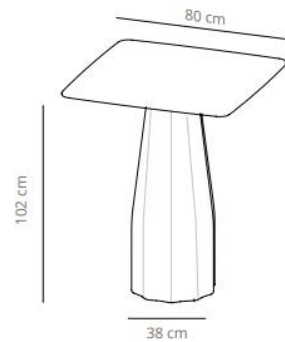

CODE		FINISHES			
		BASE	TOP		
VCBBUC70H87	BUC70H	white, black or taupe	stained	matt oak, ash (black)	8.108,40 SEK
VCBBUC70H47	BUC70HCN		compact laminate (black edge)	white or black	8.827,60 SEK
	BUC70HCB		compact laminate (white edge)	white	8.827,60 SEK
					0,00 SEK
CODE		FINISHES			
		BASE	TOP		
VCBBUC80H87	BUC80H	white, black or taupe	stained	matt oak, ash (black)	9.071,20 SEK
VCBBUC80H47	BUC80HCN		compact laminate (black edge)	white or black	10.753,20 SEK
	BUC80HCB		compact laminate (white edge)	white	10.753,20 SEK
CODE		FINISHES			
		BASE	TOP		
VCBBUC90H87	BUC90H	white, black or taupe	stained	matt oak, ash (black)	9.929,60 SEK
VCBBUC90H47	BUC90HCN		compact laminate (black edge)	white or black	11.542,00 SEK
	BUC90HCB		compact laminate (white edge)	white	11.542,00 SEK

20 % rabatt ska dras av på angivna priser.