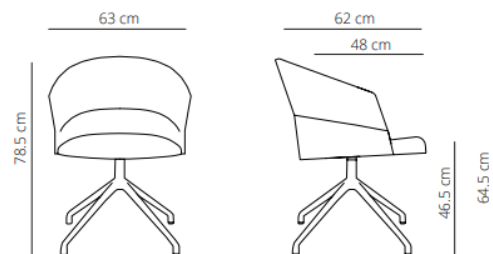

Smooth upholstery

15.3 kg
(x1) 66x64x86 cm (0.36 m³)