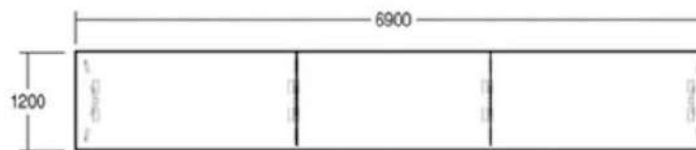

Bombastik prislista 2024

Art: kb69

BOSS CONFERENCE 6900x1200

Art.nr	Benämning	Mått	Höjd	Yta	Kant	Stativ		Pris
B6912FS	Boss Conference	6900x1200	720	Fanér	Fanér	Svart		33 625
B692IS	Boss Conference	6900x1200	720	Fenix svart	ABS	Svart		35 638
B6912LS	Boss Conference	6900x1200	720	Desktop	ABS	Svart		37 918
B6912HSS	Boss Conference	6900x1200	720	HPL svart	ABS	Svart		27 731
B6912HVS	Boss Conference	6900x1200	720	HPL vit	ABS	Svart		26 665
B6912HGS	Boss Conference	6900x1200	720	HPL Folkstone	ABS	Svart		27 731
B6912FV	Boss Conference	6900x1200	720	Fanér	Fanér	Vit		33 625
B6912IV	Boss Conference	6900x1200	720	Fenix svart	ABS	Vit		35 638
B6912LV	Boss Conference	6900x1200	720	Desktop	ABS	Vit		37 918
B6912HSV	Boss Conference	6900x1200	720	HPL svart	ABS	Vit		27 731
B6912HVV	Boss Conference	6900x1200	720	HPL vit	ABS	Vit		26 665
B6912HGV	Boss Conference	6900x1200	720	HPL Folkstone	ABS	Vit		27 731
BH90	Boss tillägg/höjd		900					2 240