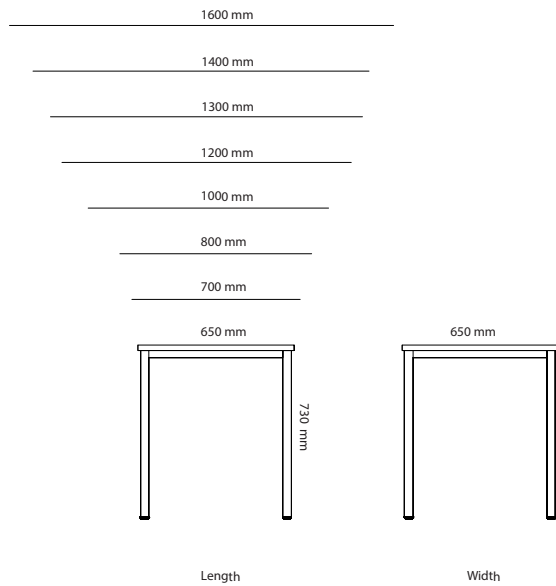

Table

Trapezium table

SURFACE LAYER/COLOUR

Desktop	Laminate	Veneer
Beige	White	Birch
Light grey	Light grey	
Black	Dark grey	

All other materials and colors are offered separately

SENAB

22% RABATT SKA DRAS AV PÅ ANGIVNA PRISER

Prices are subject to change without notice. While we strive for accuracy, mistakes happen. In the event of a discrepancy, please contact us by email or phone, and given the option to accept the corrected price or cancel the order.