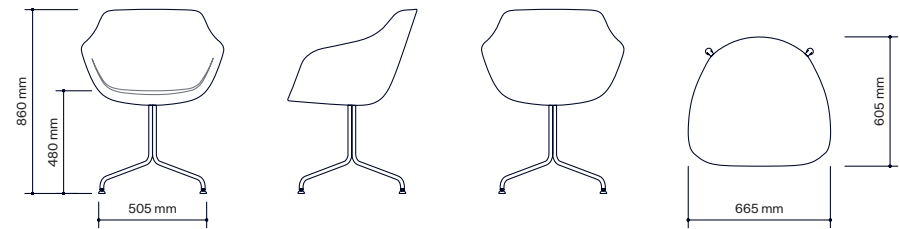

All other materials and colors are offered as a custom order.

Eski Chair 4-leg

Eski Swivel Chair 4-feet

Eski Swivel Chair 4-star

Eski Chair

71

Art.no.	Chair	PG1	PG2	PG3	PG4	Leather
71A4L	Eski Chair 4-leg	5 900 kr	6 400 kr	6 900 kr	7 400 kr	8 900 kr
71B4F	Eski Swivel Chair 4-feet	6 500 kr	7 000 kr	7 500 kr	8 000 kr	9 500 kr
71B4S	Eski Swivel Chair 4-star	6 700 kr	7 200 kr	7 700 kr	8 200 kr	9 700 kr