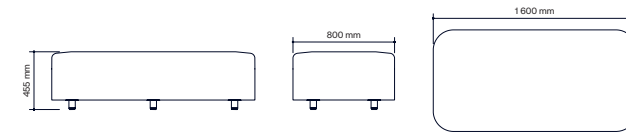

All other materials and colors are offered as a custom order.

Escape 1200x1200

Escape 1600x800

Escape 2400x800

Flush Backrest

Between Backrest

Table

Escape Sofa