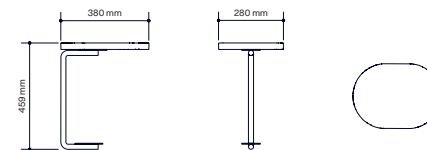

All other materials and colors are offered as a custom order.

Escape 1200x1200

Escape 1600x800

Escape 2400x800

Flush Backrest

Between Backrest

Table

Escape Sofa