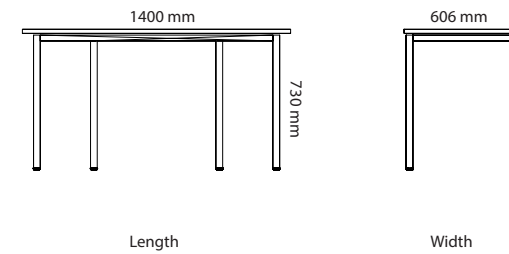

Trapezium table

SURFACE LAYER/COLOUR

Desktop	Laminate	Veneer
Beige	White	Birch
Light grey	Light grey	
Black	Dark grey	

All other materials and colors are offered separately

SENAB

22% RABATT SKA DRAS AV PÅ ANGIVNA PRISER

Prices are subject to change without notice. While we strive for accuracy, mistakes happen. In the event of a discrepancy, please contact us by email or phone, and given the option to accept the corrected price or cancel the order.