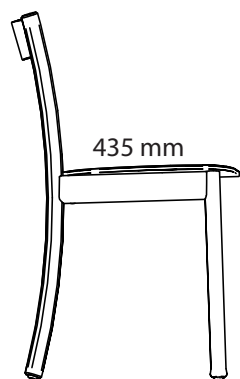

Length

Width

Length

Width

Arc Chair

Arc Stool

SURFACE LAYER/COLOUR

Solid wood

- Solid Ash
- Solid Ash White Glazed
- Solid Ash Black Stained
- Solid Ash Fern Green
- Solid Ash Sandy Grey
- Solid Oak

SENAB

22% RABATT SKA DRAS AV PÅ ANGIVNA PRISER

EDSRYN Prices are subject to change without notice. While we strive for accuracy, mistakes happen. In the event of a discrepancy, please contact us by email or phone, and given the option to accept the corrected price or cancel the order.