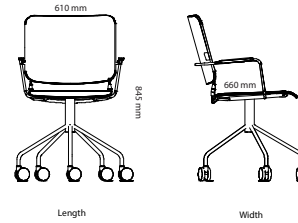

Feather swivel chair armrests