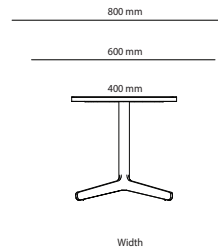

Options

Cable Management	Price
Cutout for Bi-Box Large	183 kr
Cutout for Powerbox, Bi-Box Small (F)	183 kr
Cutout for Bi-Box Large, 2 pcs	366 kr
Cutout for Powerbox, Bi-Box Small, 2 pcs	366 kr
Cable door Feather	3 625 kr
Cable door Feather, 2 pcs	7 250 kr
Color of Stand	
Misty grey	1 136 kr
Dark Chocolate	1 136 kr
Chrome stand, mid section 1800 mm	2 346 kr
Chrome stand, 2100x1100	3 008 kr
Chrome stand, 2400x1100	3 179 kr
Chrome stand, 3200x1100	4 934 kr
Chrome stand, 2800x1100	4 934 kr
Chrome stand, 3800x1100	5 232 kr
Chrome stand, 4200x1100	5 530 kr

Length Height

Width

Square/Rectangle

Diameter Height

Round

Length Height

Width

With round corners