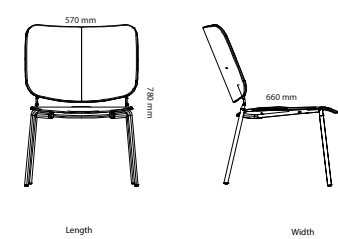

Feather chair

Feather swivel chair armrests

Feather lounge (Price quoted on request)

Feather chair armrests

Feather swivel-adjust chair armrests

Feather lounge swivel (Price quoted on request)

All other materials and colors are offered as a custom order.