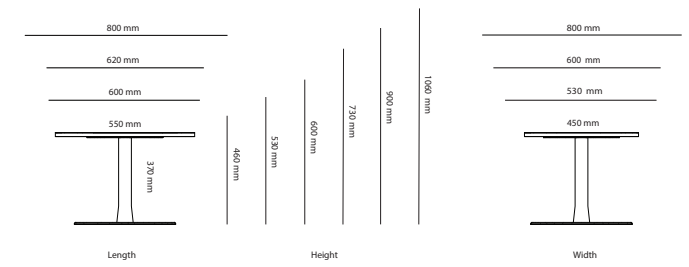

Radius

SURFACE LAYER/COLOUR

Desktop	HPL	Laminate	Veneer	Stained Veneer	Solid	Marble
Beige	White	White	Birch	White Ash	Ash	Bianco Carrara
Light grey	Light grey	Light grey	Oak	Black	Oak	Verde Guatemala
Black	Dark grey	Dark grey				Emperador Dark
	Black					

All other materials and colors are offered separately

SENAB

22% RABATT SKA DRAS AV PÅ ANGIVNA PRISER

Prices are subject to change without notice. While we strive for accuracy, mistakes happen. In the event of a discrepancy, please contact us by email or phone, and given the option to accept the corrected price or cancel the order.