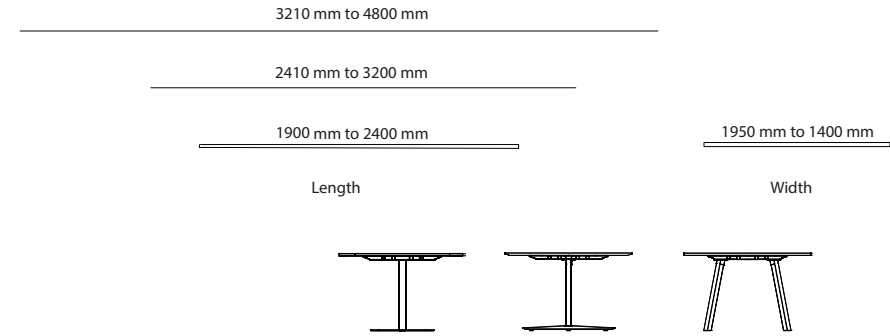

Choice Conference

Rectangular

Optional legs for table top

Corner radius 150 mm

Optional legs for table top

SURFACE LAYER/COLOR

Desktop	HPL (High pressure laminate)	Veneer	Laminate
Mushroom (4176)	Group 1 White	Birch	Group 1 White
Pebble (4175)	Light Grey	Oak natural	Light Grey
Pewter (4155)	Dark Grey	Oak white glazed	Dark Grey
Nero (4023)	Black	Ash white glazed	Group 2 Beech
Charcoal (4166)	Group 2 Black anti fingerprint	Black stained	Birch
Smokey Blue (4179)	Beech		Oak
Mauve (4172)	Birch		Oak White glazed
Ash (4132)	Oak		Ash White glazed
Conifer (4174)	Oak White glazed		Black stained Woodgrain
Burgundy (4154)	Ash White glazed		
	Black stained Woodgrain		

All other materials and colors are offered seperately

SENAB

22% RABATT SKA DRAS AV PÅ ANGIVNA PRISER

Prices are subject to change without notice. While we strive for accuracy, mistakes happen. In the event of a discrepancy, please contact us by email or phone, and given the option to accept the corrected price or cancel the order.