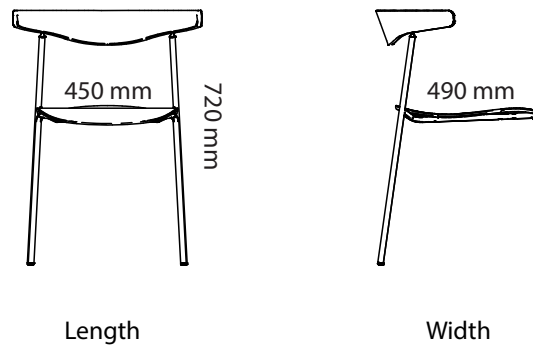

Color & Trim

	Fabrics
Price Group 1	Event Era
Price Group 2	Ally Cura Grain Hello Quest Reflect Select Sumi
Price Group 3	Acton Auckland Capture Foster Hestan Main Line Flax Moore Node Remix Re-wool
Price Group 4	Debut Divina MD Hallingdal 65 Rami Ritz Steelcut Trio Wolin
Leather	Elmosoft Leather

All other materials and colors are offered as a custom order.

Wood	Veneer	Stained Veneer
	Birch Oak	White Ash
	All other materials and colors are offered separately	
Stand	Lacquer	
	White Black Silver Chrome Dark Chocolate Misty Grey	
	All other materials and colors are offered separately