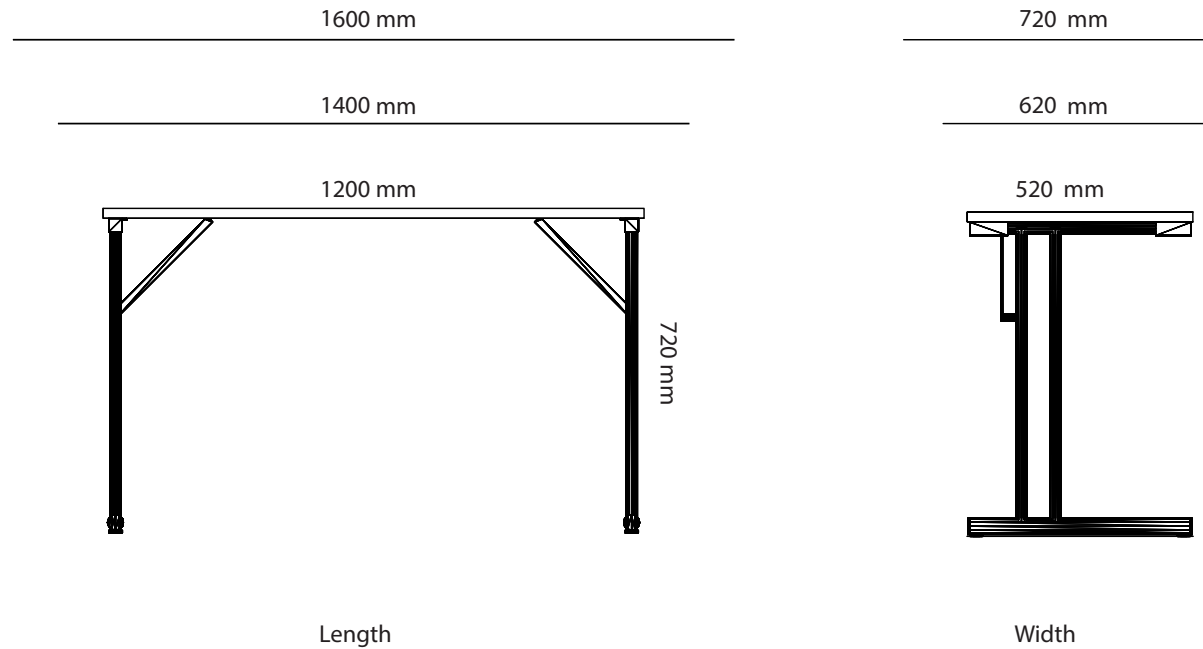

Allround Table

SURFACE LAYER/COLOUR

Desktop	Laminate	Veneer
Beige	White	Birch
Light grey	Light grey	
Black	Dark grey	

All other materials and colors are offered separately

SENAB

22% RABATT SKA DRAS AV PÅ ANGIVNA PRISER

Prices are subject to change without notice. While we strive for accuracy, mistakes happen. In the event of a discrepancy, please contact us by email or phone, and given the option to accept the corrected price or cancel the order.