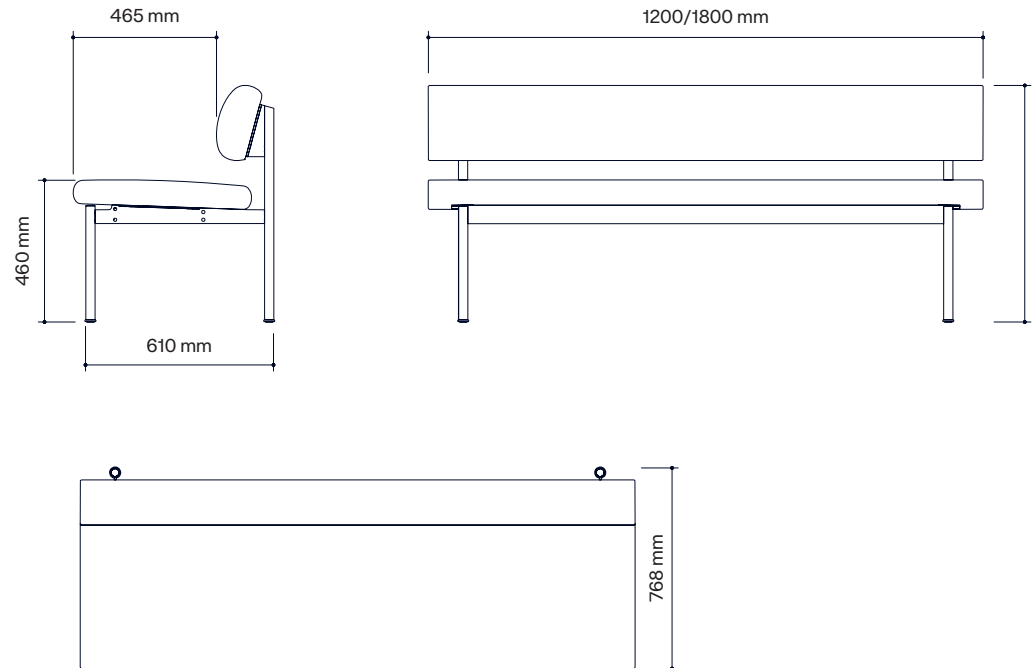

Everlong Sofa

Color & Trim

	Fabrics	Powder Coating
Price Group 1	Event Era	White Silver Black
Price Group 2	Quest Select Sumi Ally Hello Cura Grain Reflect	Chrome Lacquer Misty Grey Dark Chocolate Fern Green Coastal Blue Vermilion Red
Price Group 3	Main Line Flax Re-Wool Remix 3 Node Capture Moore Acton Hestan Auckland Foster	
Price Group 4	Ritz Hallingdal 65 Steelcut Trio 3 Divina MD Debut Rami Wolin	
Leather	Elmosoft Leather	

All other materials and colors are offered as a custom order.

SENAB

22% RABATT SKA DRAS AV PÅ ANGIVNA PRISER

Prices are subject to change without notice. While we strive for accuracy, mistakes happen. In the event of a discrepancy, please contact us immediately. We will be notified by email or phone, and given the option to accept the corrected price or cancel the order.