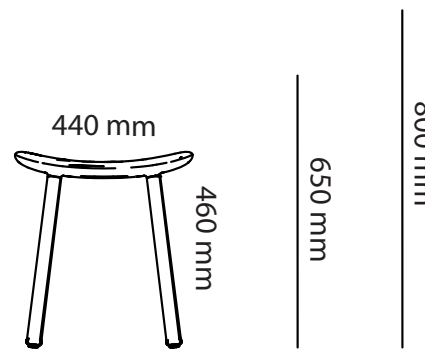

Length

Width

Length

Width

Arc Chair

Arc Stool

SURFACE LAYER/COLOUR

Solid wood