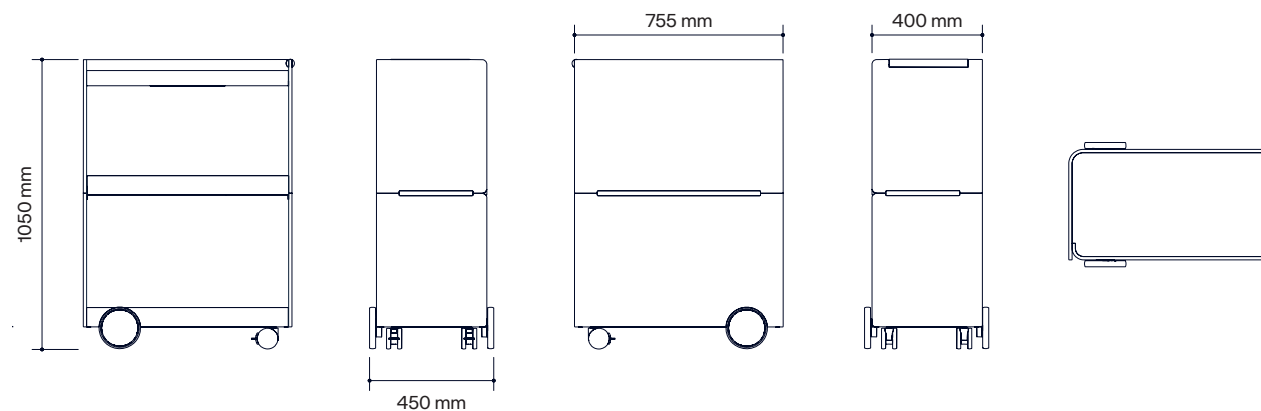

Troy

Color & Trim

	Clear Coat & Stain
Price Group 1	Natural Oak
Price Group 2	White Glazed Ash White Glazed Oak Dark Brown stained Black stain

All other materials and colors are offered as a custom order.

Troy High