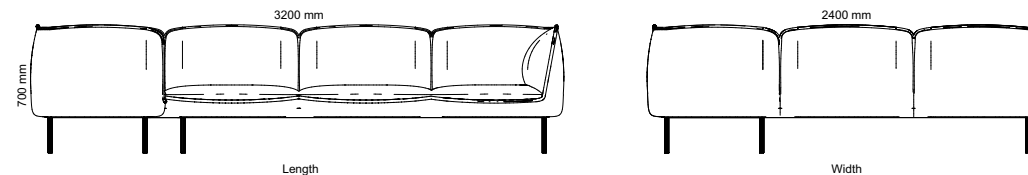

All other materials and colors are offered as a custom order.

Footstool

Armchair

Divided 2-seated & 3-seated sofa

Corner sofa

Chaise longue

2-seated & 3-seated sofa

Art.no.	2-seated sofa	PG2	PG3	PG4	PGL
31A2G2	Gather 2-seated sofa	22 160 kr	24 108 kr	29 028 kr	45 806 kr
31B2G2	Gather divided 2-seated sofa	22 160 kr	24 108 kr	29 028 kr	45 806 kr
31C2G2	Gather long 2-seated sofa	28 089 kr	30 408 kr	36 209 kr	59 903 kr
3 seated & chaise lounge					
31D31G2	Gather 3-seated & chaise longue	42 393 kr	45 585 kr	53 663 kr	85 364 kr
31D13G2	Gather chaise longue & 3-seated	42 393 kr	45 585 kr	53 663 kr	85 364 kr
3 seated sofa					
31A3G2	Gather 3-seated sofa	29 992 kr	32 601 kr	39 191 kr	63 987 kr
31B3G2	Gather divided 3-seated sofa	29 992 kr	32 601 kr	39 191 kr	63 987 kr
Armchair					
31A1G2	Gather armchair	15 906 kr	17 149 kr	20 269 kr	25 932 kr
Corner Sofa					
31H23G2	Gather corner sofa 2-C-3	58 473 kr	63 382 kr	75 773 kr	124 992 kr
31H32G2	Gather corner sofa 3-C-2	58 473 kr	63 382 kr	75 773 kr	124 992 kr
Foot Stool					
31P1G2	Gather footstool	9 225 kr	9 735 kr	11 023 kr	15 523 kr
31P2G2	Gather long footstool	11 046 kr	11 718 kr	13 389 kr	18 064 kr