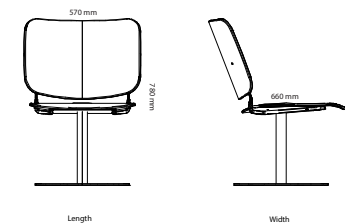

Feather chair

Feather swivel chair armrests

Feather lounge (Price quoted on request)

Feather chair armrests

Feather swivel-adjust chair armrests

Feather lounge swivel (Price quoted on request)

All other materials and colors are offered as a custom order.