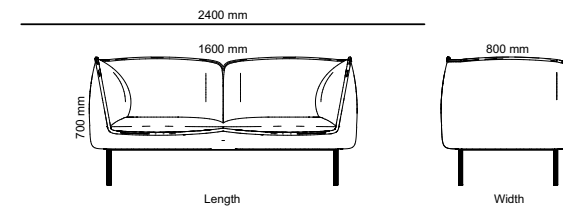

Divided 2-seated & 3-seated sofa