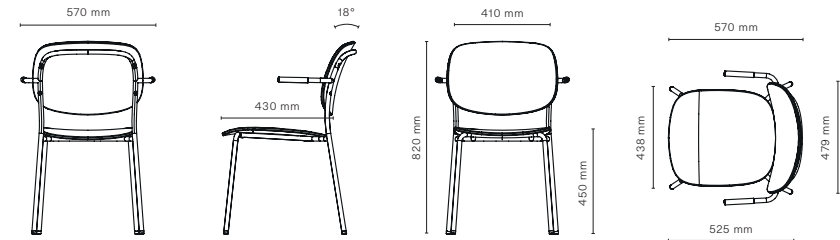

Modular Chair

Color & Trim

	Fabrics
Price Group 1	Event Era
Price Group 2	Ally Cura Grain Hello Quest Reflect Select Sumi
Price Group 3	Acton Auckland Capture Foster Hestan Main Line Flax Moore Node Remix Re-wool
Price Group 4	Debut Divina MD Hallingdal 65 Rami Ritz Steelcut Trio Wolin
Leather	Elmosoft Leather

Stand **Lacquer (Base)**

- Black Lacquer
- White Lacquer
- Chrome
- Green Lacquer – Price Group Edge
- Misty Grey – Price Group Edge
- Dark Chocolate – Price Group Edge

Wood **Veneer (Seat & Backrest)**

- Oak White Glazed
- Oak Natural
- Ash White Glazed
- Ash Fern Green
- Oak Black Brown Stained
- Oak Black Stained

All other materials and colors are offered as a custom order.

4-legged with armrest