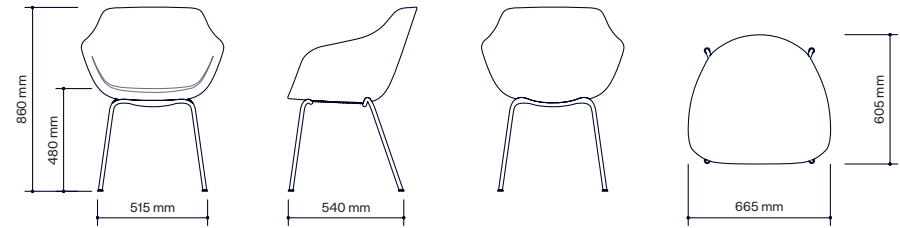

Eski Chair

Color & Trim

	Fabrics	Powder Coating
Price Group 1	Event Era	White Silver Black
Price Group 2	Quest Select Sumi Ally Hello Cura Grain Reflect	Chrome Lacquer Misty Grey Dark Chocolate Fern Green Coastal Blue Vermilion Red
Price Group 3	Main Line Flax Re-Wool Remix 3 Node Capture Moore Acton Hestan Auckland Foster	
Price Group 4	Ritz Hallingdal 65 Steelcut Trio 3 Divina MD Debut Rami Wolin	
Leather	Elmosoft Leather	

All other materials and colors are offered as a custom order.

Eski Chair 4-leg