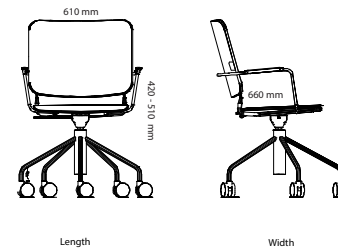

Feather chair

Feather swivel chair armrests

Feather lounge (Price quoted on request)

Feather chair armrests

Feather swivel-adjust chair armrests

Feather lounge swivel (Price quoted on request)

All other materials and colors are offered as a custom order.