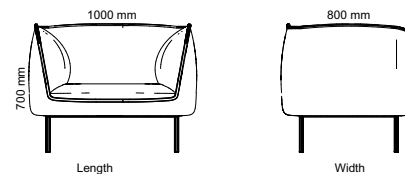

Color & Trim

	Fabrics
Price Group 2	Ally Cura Grain Hello Reflect Select Sumi
Price Group 3	Acton Auckland Capture Foster Hestan Main Line Flax Moore Node Remix Re-wool
Price Group 4	Debut Divina MD Hallingdal 65 Rami Ritz Steelcut Trio Wolin
Leather	Elmosoft Leather

All other materials and colors are offered as a custom order.

Armchair