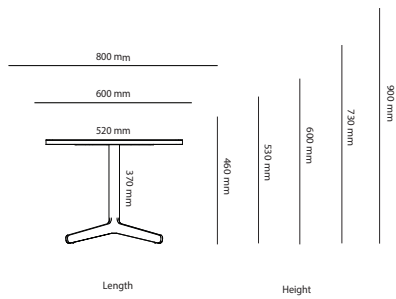

Choice Conference

Options

	Choice Conference	Stand			
		Square legs height 730mm	Square legs height 900mm	T-foot height 730mm	Plate based foot height 730mm
27B19D2	Choice Conference (R150mm) 1900-2400 x 950-1400mm	Included in price	254 kr	1 767 kr	3 943 kr
27B24D2	Choice Conference (R150mm) 2410-3200 x 950-1400mm	Included in price	254 kr	1 767 kr	3 973 kr
27B32D2	Choice Conference (R150mm) 3210-4800 x 950-1400mm	Included in price	381 kr	2 651 kr	5 914 kr
27A19D2	Choice Conference (rectang) 1900-2400 x 950-1400mm	Included in price	254 kr	1 767 kr	3 943 kr
27A24D2	Choice Conference (rectang) 2410-3200 x 950-1400mm	Included in price	254 kr	1 767 kr	3 943 kr
27A32D2	Choice Conference (rectang) 3210-4800 x 950-1400mm	Included in price	381 kr	2 651 kr	5 914 kr

Options

Cable Management	Price
Cutout for Bi-Box Large	183 kr
Cutout for Powerbox, Bi-Box Small (F)	183 kr
Cutout for Bi-Box Large, 2 pcs	366 kr
Cutout for Powerbox, Bi-Box Small, 2 pcs	366 kr
Cable door Feather	3 625 kr
Cable door Feather, 2 pcs	7 250 kr
Color of Stand	
Misty grey	1 136 kr
Dark Chocolate	1 136 kr
Chrome stand, mid section 1800 mm	2 346 kr
Chrome stand, 2100x1100	3 008 kr
Chrome stand, 2400x1100	3 179 kr
Chrome stand, 3200x1100	4 934 kr
Chrome stand, 2800x1100	4 934 kr
Chrome stand, 3800x1100	5 232 kr
Chrome stand, 4200x1100	5 530 kr

Length Height

Width

Square/Rectangle

Diameter Height

Round

Length Height

Width

With round corners