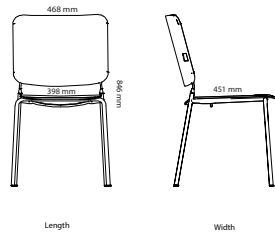

Color & Trim

	Fabrics
Price Group 1	Event Era
Price Group 2	Ally Cura Grain Hello Quest Reflect Select Sumi
Price Group 3	Acton Auckland Capture Foster Hestan Main Line Flax Moore Node Remix Re-wool
Price Group 4	Debut Divina MD Hallingdal 65 Rami Ritz Steelcut Trio Wolin
Leather	Elmosoft Leather

Feather chair