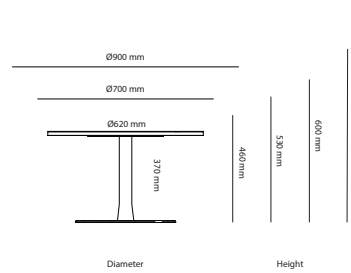

Radius

SURFACE LAYER/COLOUR

Desktop	HPL	Laminate	Veneer	Stained Veneer	Solid	Marble
Beige	White	White	Birch	White Ash	Ash	Bianco Carrara
Light grey	Light grey	Light grey	Oak	Black	Oak	Verde Guatemala
Black	Dark grey	Dark grey				Emperador Dark
	Black					

All other materials and colors are offered separately

SENAB

22% RABATT SKA DRAS AV PÅ ANGIVNA PRISER

Prices are subject to change without notice. While we strive for accuracy, mistakes happen. In the event of a discrepancy, please contact us by email or phone, and given the option to accept the corrected price or cancel the order.