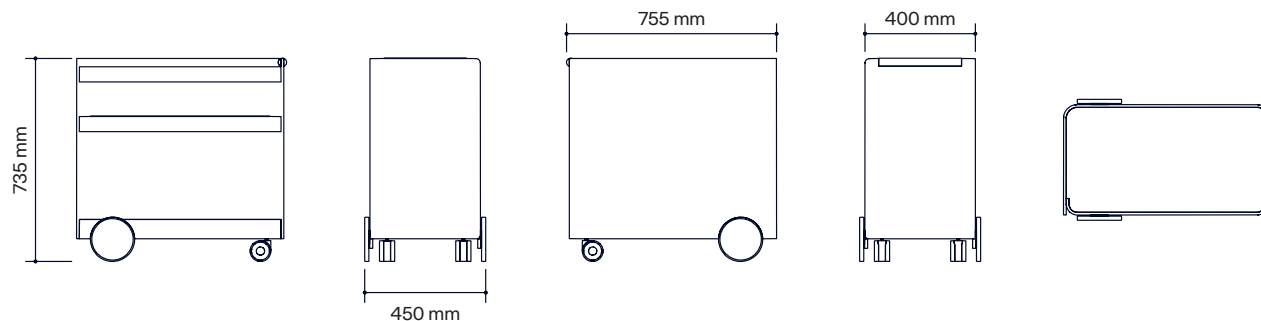

Troy

Color & Trim

	Clear Coat & Stain
Price Group 1	Natural Oak
Price Group 2	White Glazed Ash White Glazed Oak Dark Brown stained Black stain

All other materials and colors are offered as a custom order.

Troy Medium