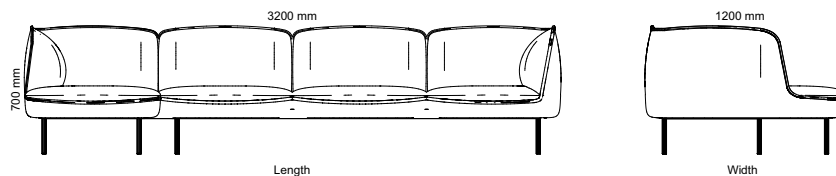

All other materials and colors are offered as a custom order.

Footstool

Armchair

Divided 2-seated & 3-seated sofa

Corner sofa

Chaise longue

2-seated & 3-seated sofa

Art.no.	2-seated sofa	PG2	PG3	PG4	PGL
31A2G2	Gather 2-seated sofa	22 160 kr	24 108 kr	29 028 kr	45 806 kr
31B2G2	Gather divided 2-seated sofa	22 160 kr	24 108 kr	29 028 kr	45 806 kr
31C2G2	Gather long 2-seated sofa	28 089 kr	30 408 kr	36 209 kr	59 903 kr
3 seated & chaise lounge					
31D31G2	Gather 3-seated & chaise longue	42 393 kr	45 585 kr	53 663 kr	85 364 kr
31D13G2	Gather chaise longue & 3-seated	42 393 kr	45 585 kr	53 663 kr	85 364 kr
3 seated sofa					
31A3G2	Gather 3-seated sofa	29 992 kr	32 601 kr	39 191 kr	63 987 kr
31B3G2	Gather divided 3-seated sofa	29 992 kr	32 601 kr	39 191 kr	63 987 kr
Armchair					
31A1G2	Gather armchair	15 906 kr	17 149 kr	20 269 kr	25 932 kr
Corner Sofa					
31H23G2	Gather corner sofa 2-C-3	58 473 kr	63 382 kr	75 773 kr	124 992 kr
31H32G2	Gather corner sofa 3-C-2	58 473 kr	63 382 kr	75 773 kr	124 992 kr
Foot Stool					
31P1G2	Gather footstool	9 225 kr	9 735 kr	11 023 kr	15 523 kr
31P2G2	Gather long footstool	11 046 kr	11 718 kr	13 389 kr	18 064 kr