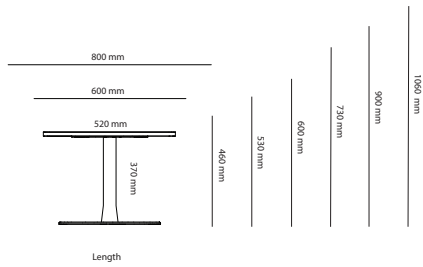

Square/Rectangle