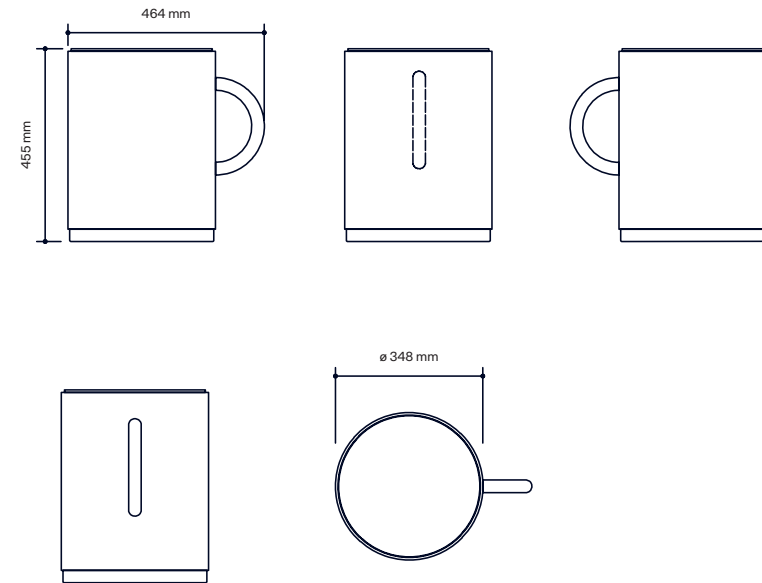

Cup Stool

Color & Trim

	Fabrics	Powder Coating
Price Group 1	Event Era	Silver Black
Price Group 2	Quest Select Sumi Ally Hello Cura Grain Reflect	Chrome Lacquer Misty Grey Dark Chocolate Fern Green Coastal Blue Vermilion Red
Price Group 3	Main Line Flax Re-Wool Remix 3 Node Capture Moore Acton Hestan Auckland Foster	
Price Group 4	Ritz Hallingdal 65 Steelcut Trio 3 Divina MD Debut Rami Wolin	
Leather	Elmosoft Leather	

All other materials and colors are offered as a custom order.