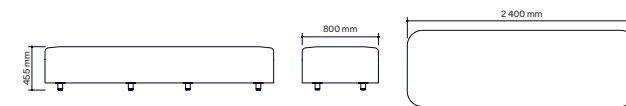

All other materials and colors are offered as a custom order.

Escape 1200x1200

Escape 1600x800

Escape 2400x800

Flush Backrest

Between Backrest

Table

Escape Sofa