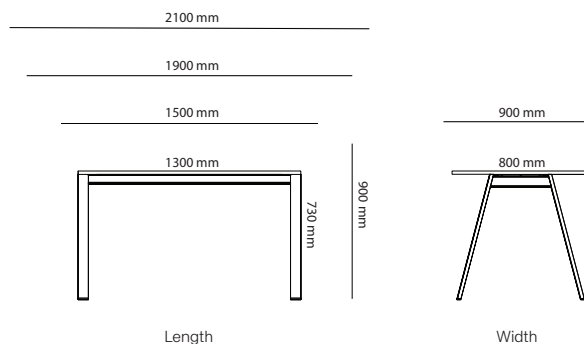

Piece Light

Laminate	Desktop	HPL	Veneer	Stained Veneer
White	Beige	White	Birch	White Ash
Light grey	Light grey	Light grey	Oak	Black
Dark grey	Black	Dark grey	Black	

All other materials and colors are offered separately