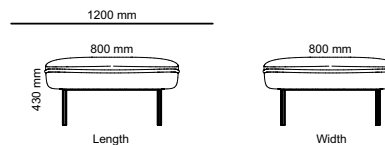

Color & Trim

	Fabrics
Price Group 2	Ally Cura Grain Hello Reflect Select Sumi
Price Group 3	Acton Auckland Capture Foster Hestan Main Line Flax Moore Node Remix Re-wool
Price Group 4	Debut Divina MD Hallingdal 65 Rami Ritz Steelcut Trio Wolin
Leather	Elmosoft Leather

All other materials and colors are offered as a custom order.

Footstool