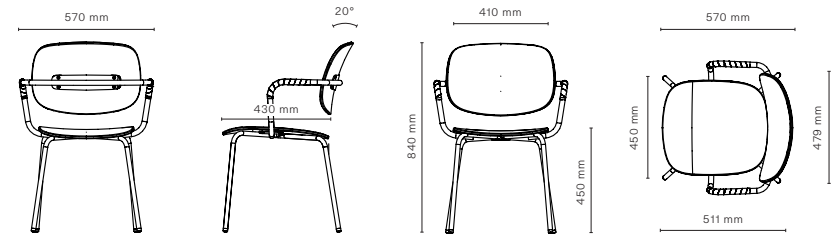

4-legged X-base