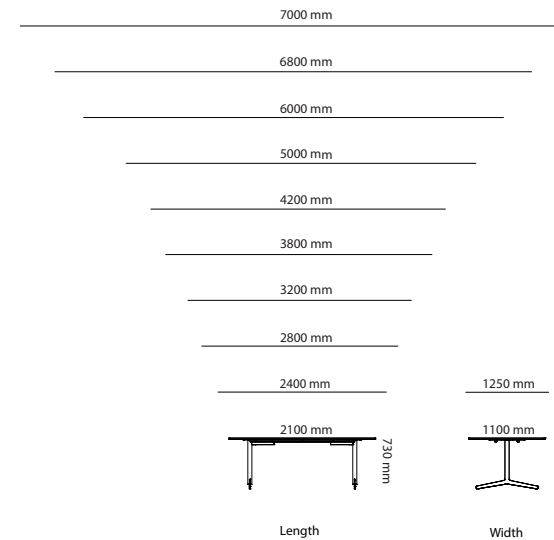

With round corner

SURFACE LAYER/COLOUR

Desktop	HPL	Veneer (Up to 1100 mm width)	Stained Veneer (Up to 1100 mm width)
	White		
Beige	Light grey		
Light grey	Dark grey	Birch	White Ash
Black	Black	Oak	Black
All other materials and colors are offered separately