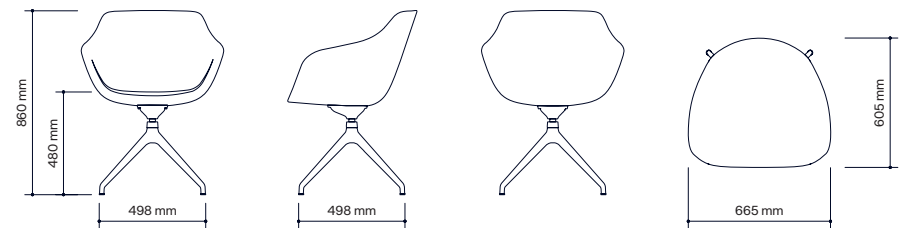

Eski Swivel Chair 4-star