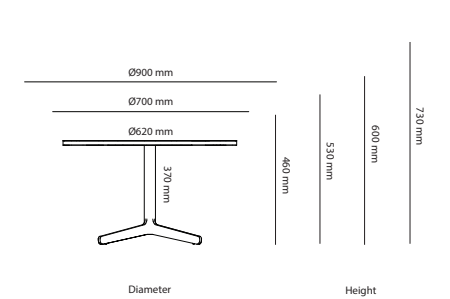

Options

Cable Management	Price
Cutout for Bi-Box Large	183 kr
Cutout for Powerbox, Bi-Box Small (F)	183 kr
Cutout for Bi-Box Large, 2 pcs	366 kr
Cutout for Powerbox, Bi-Box Small, 2 pcs	366 kr
Cable door Feather	3 625 kr
Cable door Feather, 2 pcs	7 250 kr
Color of Stand	
Misty grey	1 136 kr
Dark Chocolate	1 136 kr
Chrome stand, mid section 1800 mm	2 346 kr
Chrome stand, 2100x1100	3 008 kr
Chrome stand, 2400x1100	3 179 kr
Chrome stand, 3200x1100	4 934 kr
Chrome stand, 2800x1100	4 934 kr
Chrome stand, 3800x1100	5 232 kr
Chrome stand, 4200x1100	5 530 kr

Length Height

Width

Square/Rectangle

Diameter Height

Round

Length Height

Width

With round corners