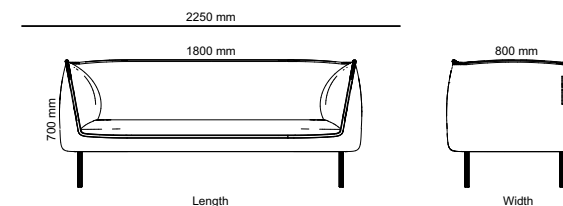

All other materials and colors are offered as a custom order.

Footstool

Armchair

Divided 2-seated & 3-seated sofa

Corner sofa

Chaise longue

2-seated & 3-seated sofa

Art.no.	2-seated sofa	PG2	PG3	PG4	PGL
31A2G2	Gather 2-seated sofa	22 160 kr	24 108 kr	29 028 kr	45 806 kr
31B2G2	Gather divided 2-seated sofa	22 160 kr	24 108 kr	29 028 kr	45 806 kr
31C2G2	Gather long 2-seated sofa	28 089 kr	30 408 kr	36 209 kr	59 903 kr
3 seated & chaise lounge					
31D31G2	Gather 3-seated & chaise longue	42 393 kr	45 585 kr	53 663 kr	85 364 kr
31D13G2	Gather chaise longue & 3-seated	42 393 kr	45 585 kr	53 663 kr	85 364 kr
3 seated sofa					
31A3G2	Gather 3-seated sofa	29 992 kr	32 601 kr	39 191 kr	63 987 kr
31B3G2	Gather divided 3-seated sofa	29 992 kr	32 601 kr	39 191 kr	63 987 kr
Armchair					
31A1G2	Gather armchair	15 906 kr	17 149 kr	20 269 kr	25 932 kr
Corner Sofa					
31H23G2	Gather corner sofa 2-C-3	58 473 kr	63 382 kr	75 773 kr	124 992 kr
31H32G2	Gather corner sofa 3-C-2	58 473 kr	63 382 kr	75 773 kr	124 992 kr
Foot Stool					
31P1G2	Gather footstool	9 225 kr	9 735 kr	11 023 kr	15 523 kr
31P2G2	Gather long footstool	11 046 kr	11 718 kr	13 389 kr	18 064 kr