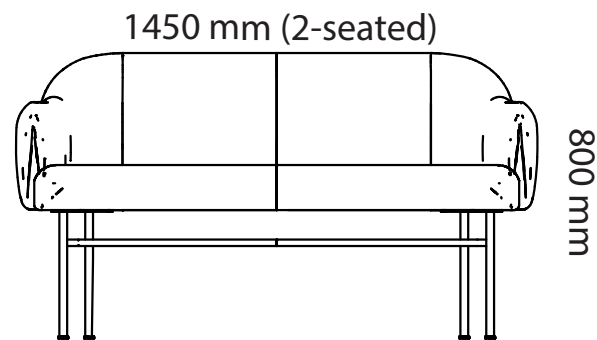

Clair Café Sofa

Color & Trim

	Fabrics
Price Group 2	Ally Cura Grain Hello Reflect Select Sumi
Price Group 3	Acton Auckland Capture Foster Hestan Main Line Flax Moore Node Remix Re-wool
Price Group 4	Debut Divina MD Hallingdal 65 Rami Ritz Steelcut Trio Wolin
Leather	Elmosoft Leather

Length