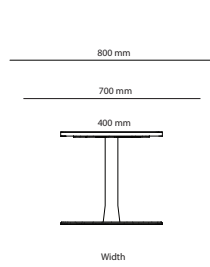

Round

SURFACE LAYER/COLOUR

Desktop	HPL	Laminate	Veneer	Stained Veneer	Solid	Marble
Beige	White	White	Birch	White Ash	Ash	Bianco Carrara
Light grey	Light grey	Light grey	Oak	Black	Oak	Verde Guatemala
Black	Dark grey	Dark grey				Emperador Dark
	Black					

All other materials and colors are offered separately

SENAB

22% RABATT SKA DRAS AV PÅ ANGIVNA PRISER

Prices are subject to change without notice. While we strive for accuracy, mistakes happen. In the event of a discrepancy, please contact us by email or phone, and given the option to accept the corrected price or cancel the order.