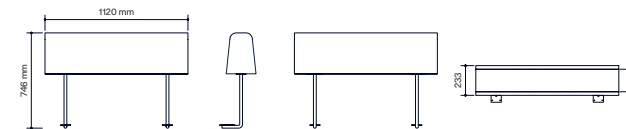

All other materials and colors are offered as a custom order.

Escape 1200x1200

Escape 1600x800

Escape 2400x800

Flush Backrest

Between Backrest

Table

Escape Sofa