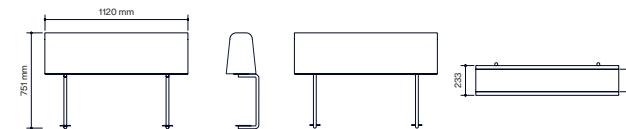

All other materials and colors are offered as a custom order.

Escape 1200x1200

Escape 1600x800

Escape 2400x800

Flush Backrest

Between Backrest

Table

Escape Sofa