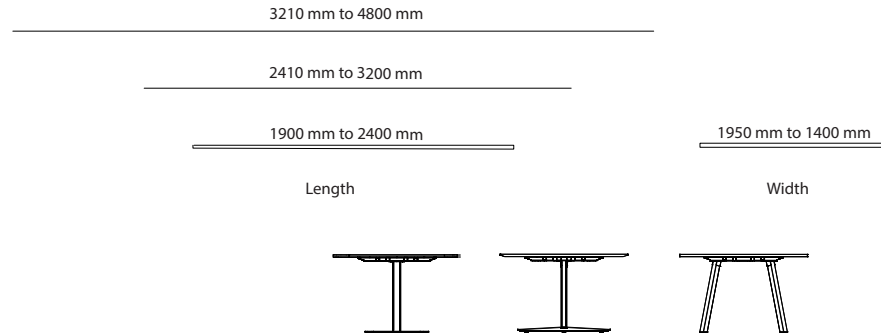

Choice Conference

Rectangular

Optional legs for table top

Corner radius 150 mm

Optional legs for table top

SURFACE LAYER/COLOR

Desktop	HPL (High pressure laminate)	Veneer	Laminate
Mushroom (4176)	Group 1 White	Birch	Group 1 White
Pebble (4175)	Light Grey	Oak natural	Light Grey
Pewter (4155)	Dark Grey	Oak white glazed	Dark Grey
Nero (4023)	Black	Ash white glazed	Group 2 Beech
Charcoal (4166)	Group 2 Black anti fingerprint	Black stained	Birch
Smokey Blue (4179)	Beech		Oak
Mauve (4172)	Birch		Oak White glazed
Ash (4132)	Oak		Ash White glazed
Conifer (4174)	Oak White glazed		Black stained Woodgrain
Burgundy (4154)	Ash White glazed		
	Black stained Woodgrain		

All other materials and colors are offered seperately

SENAB

22% RABATT SKA DRAS AV PÅ ANGIVNA PRISER

Prices are subject to change without notice. While we strive for accuracy, mistakes happen. In the event of a discrepancy, please contact us by email or phone, and given the option to accept the corrected price or cancel the order.