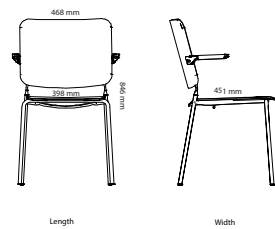

Feather chair armrests