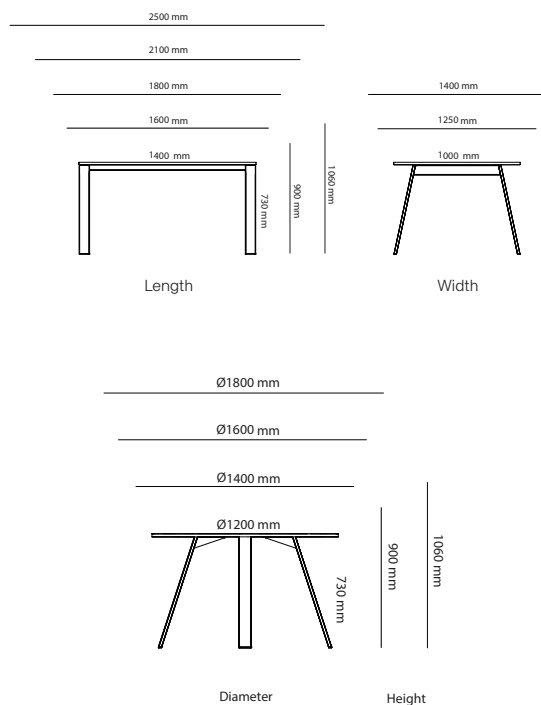

Piece

Piece

SURFACE LAYER/COLOUR

Laminate	Desktop	HPL	Veneer	Stained Veneer
Beige	White	Birch	White Ash	
Light grey	Light grey	Oak	Black	
Black	Dark grey	Black		

All other materials and colors are offered separately