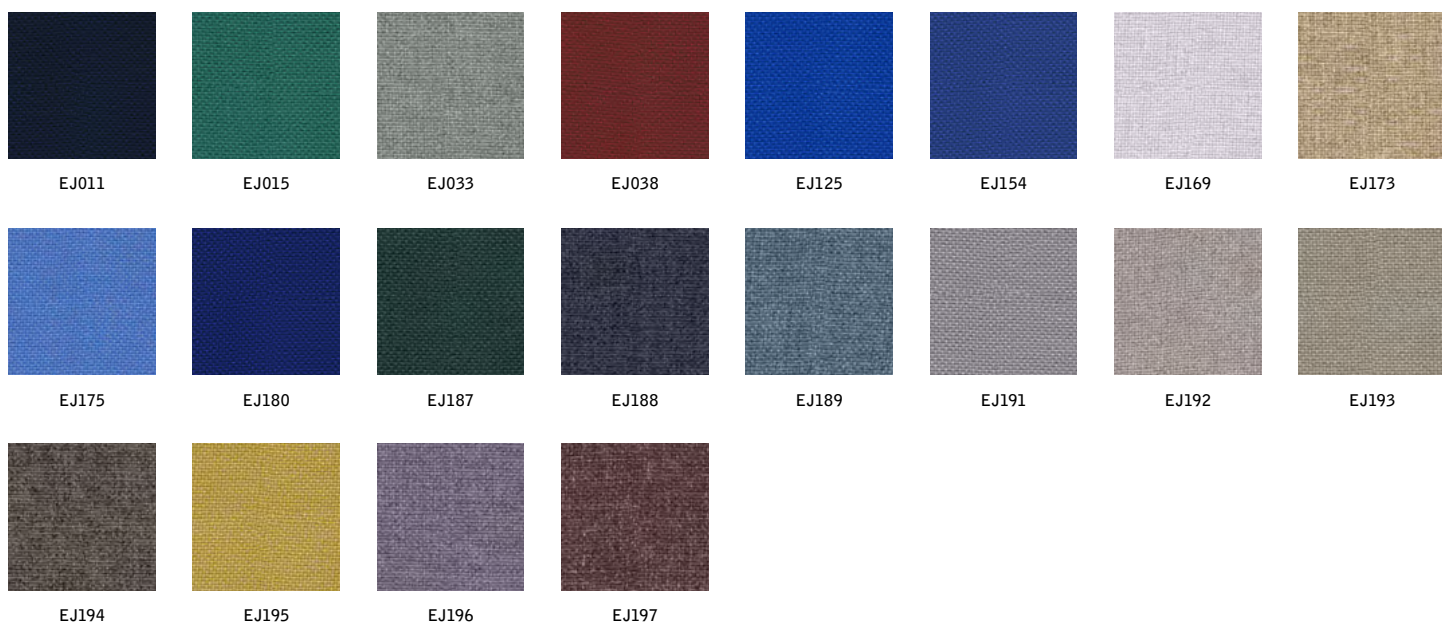

CARA BESTÄLLNINGSTYGER