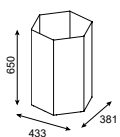

Large - 72 liter

W4013 3 489:–

Honey medium

Medium - 57 liter

W4012 3 037:–

Honey small

Small - 43 liter

W4011 2 738:–