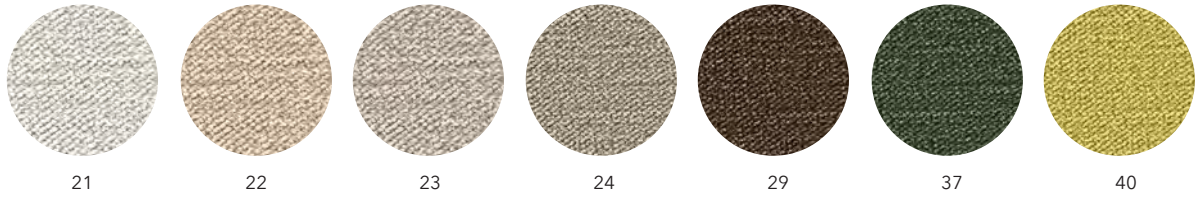

ORINOCO
/ Davis