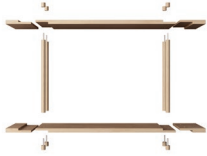

Bond Parts

Separate parts for modular shelving and storage system, Bond. Available in lacquered ash, oak and walnut as well as in lacquered solid wood in red, blue, yellow, black, white and grey.

Variant	Price	Width cm	Depth cm	Height cm
Shelf oak/ color, pcs	881	60	20	2
End shelf oak/ color, pcs	295	9	20	2
Round bar 35cm oak/ color, pcs	129			35
Round bar 25cm oak/ color, pcs	123			25
Round bar 10cm oak/ color, pcs	112			10
End pin oak/ color, pcs	70			2
Shelf ash, pcs	992	60	20	2
End shelf ash, pcs	299	9	20	2
Round bar 35cm ash, pcs	126			35
Round bar 25cm ash, pcs	121			25
Round bar 10cm ash, pcs	121			10
End pin ash, pcs	68			2
Shelf walnut, pcs	1442	60	20	2
End shelf walnut, pcs	530	9	20	2
Round bar 35cm walnut, pcs	194			35
Round bar 25cm walnut, pcs	172			25
Round bar 10cm walnut, pcs	160			10
End pin walnut, pcs	111			2
Wallbrackets				
Ceiling & floor screw (6mm M6)