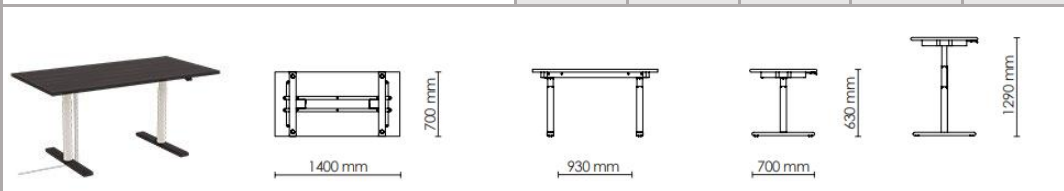

Solid black stained oak leg/beam (AI)

Rectangular	1400x700 mm (AD)	18903	25452	N/A	N/A	28700
Rectangular	1600x800 mm (AF)	20599	27786	N/A	N/A	31094
Rectangular	1800x800 mm (AH)	22034	29760	N/A	N/A	33116

Price list 2022 - SEK excl. V.A.T. - Version 1.0