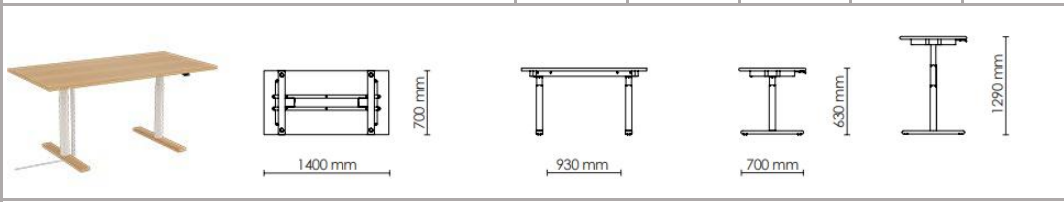

Solid beech leg/beam (AC)

Rectangular	1400x700 mm (AD)	17598	24147	24786	N/A	N/A
Rectangular	1600x800 mm (AF)	19294	26481	27180	N/A	N/A
Rectangular	1800x800 mm (AH)	20729	28455	29202	N/A	N/A