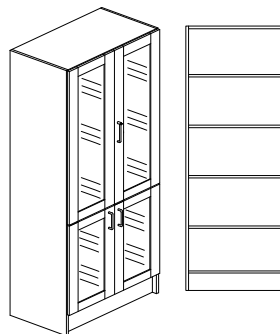

Invändigt mått:
Br.360/460/560 mm
Dj.290/440/570 mm
H.överdel ca.405 mm
och underdel ca.330 mm

Tillval (pris/stvck)

Ställfötter - 4st justermån 25 mm	3911.000.00	290:-

Extra hyllplan/spån

För skåp - dj.320 mm	zxxx.280.000x	210:-
För skåp - dj.470 mm	zzxx.400.000x	265:-
För skåp - dj.600 mm	xzxx.550.000x	295:-

Extra hyllplan/lamell

För skåp - dj.320 mm	xxxx.280.L00x	410:-
För skåp - dj.470 mm	xxxx.400.L00x	530:-
För skåp - dj.600 mm	xxxx.550.L00x	655:-