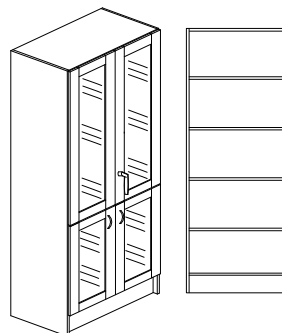

Invändigt mått:
Br.360/460/560 mm
Dj.290/440/570 mm
H.överdel ca.405 mm
och underdel ca.330 mm

Tillval (pris/stvck)

Lika låsning

Tryckcylinderlås - LL 3900.000.04 590:-

Tryckcylinderlås & vridcylinderlås - LL 3900.000.05 1180:-

Olika låsning

Tryckcylinderlås - OL 3900.000.06 590:-

Tryckcylinderlås & vridcylinderlås - OL 3900.000.07 1180:-

Tillval (pris/stvck)

* Säkerhetshandtag 832S 3910.000.00 1080:-
för Assa/Ruko Cylinder

Ställfötter - 4st 3911.000.00 290:-
justermån 25 mm

Extra hyllplan/spån

För skåp - dj.320 mm 3xxx.280.000x 210:-
För skåp - dj.470 mm 3xxx.400.000x 265:-
För skåp - dj.600 mm 3xxx.550.000x 295:-

Extra hyllplan/lamell

För skåp - dj.320 mm 3xxx.280.L00x 410:-
För skåp - dj.470 mm 3xxx.400.L00x 530:-
För skåp - dj.600 mm 3xxx.550.L00x 655:-