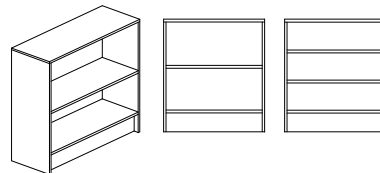

Invändigt mått
mellan hyllplan :
2 hyllfack - 330 mm
3 hyllfack - 210 mm

Tillval (pris/styck)

Ställfötter - 4st justermån 25 mm	3911.000.00	290:-