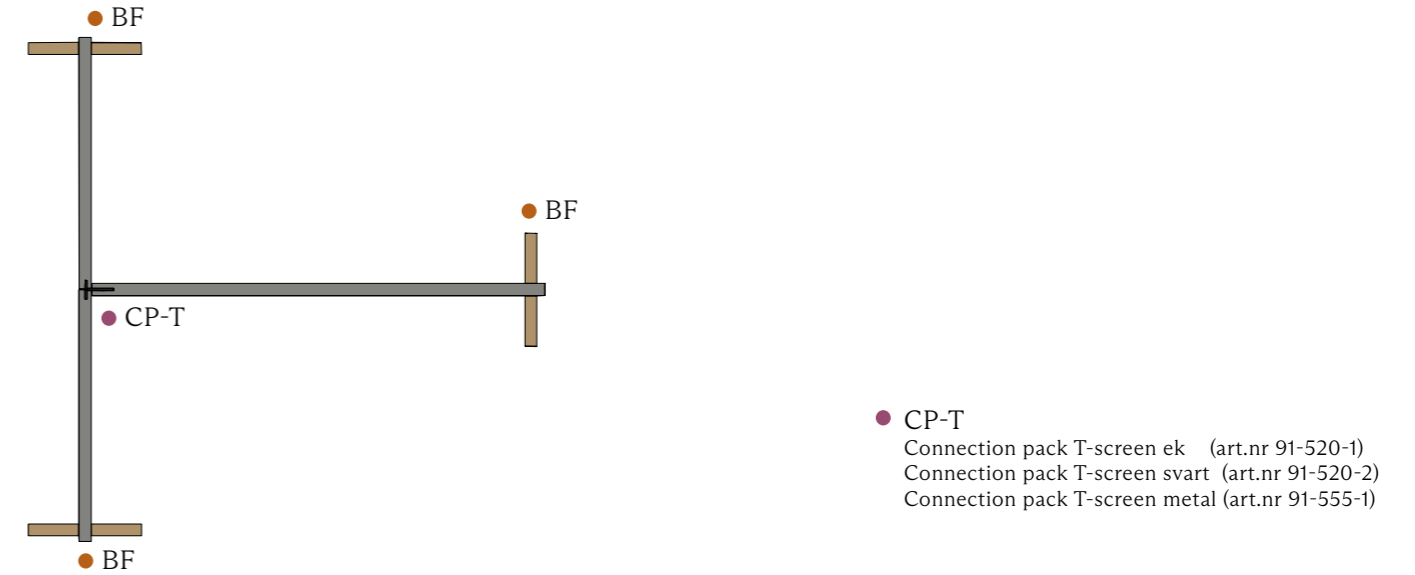

EXEMPEL (CP-T)

- BF
  Beam foot ek (art.nr 91-506-1)
  Beam foot svart (art.nr 91-506-2)
  Beam foot metal (art.nr 91-504-2)

- CF
  Cube foot ek (art.nr 91-505-1)
  Cube foot svart (art.nr 91-505-2)
  Cube foot metal (art.nr 91-540-1)

- CPB-2
  Connection pack Beam 2-screen ek (art.nr 91-521-1)
  Connection pack Beam 2-screen svart (art.nr 91-521-2)
  Connection pack Beam 2-screen metal (art.nr 91-556-1)

- CP-2
  Connection pack 2-screen ek (art.nr 91-517-1)
  Connection pack 2-screen svart (art.nr 91-517-2)
  Connection pack 2-screen svart (art.nr 91-517-2)
  Connection pack 2-screen metal (art.nr 91-552-1)