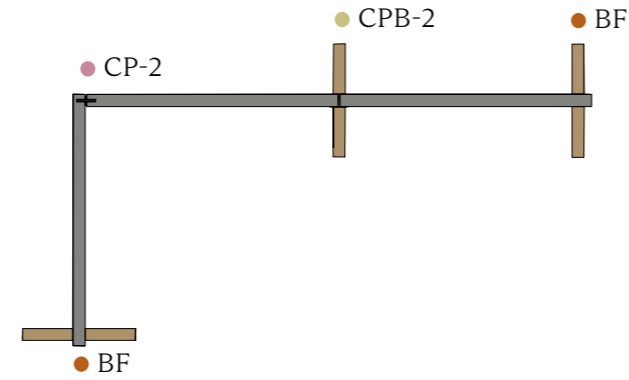

22% rabatt ska dras av på angivna priser

EXEMPEL (RAK)

EXEMPEL (L-BÅS)