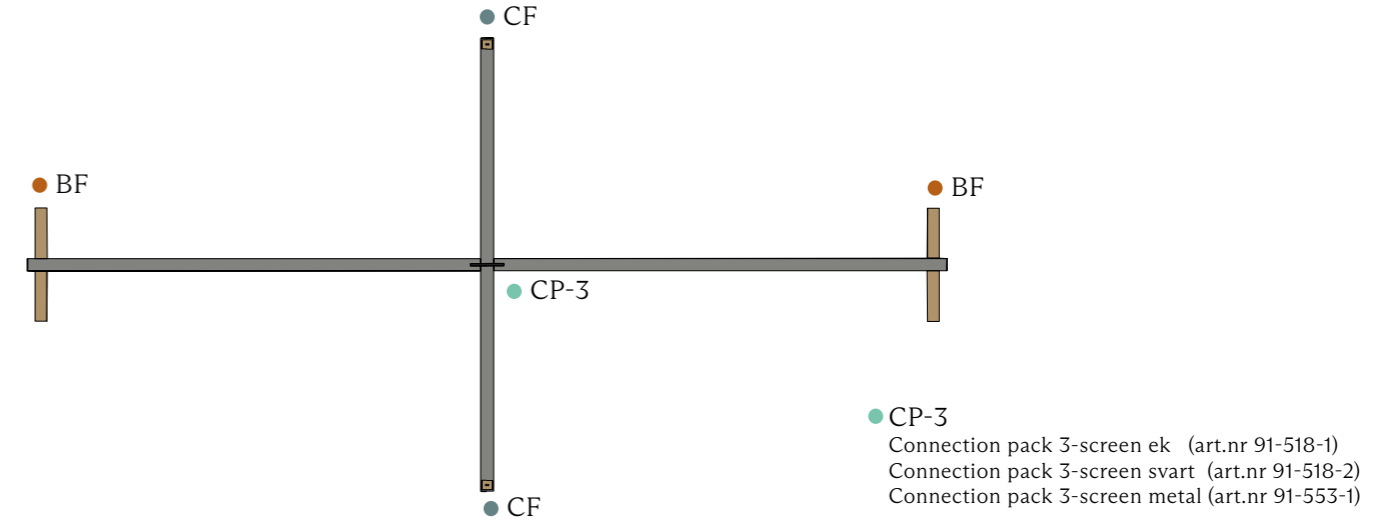

EXEMPEL (CP-3)