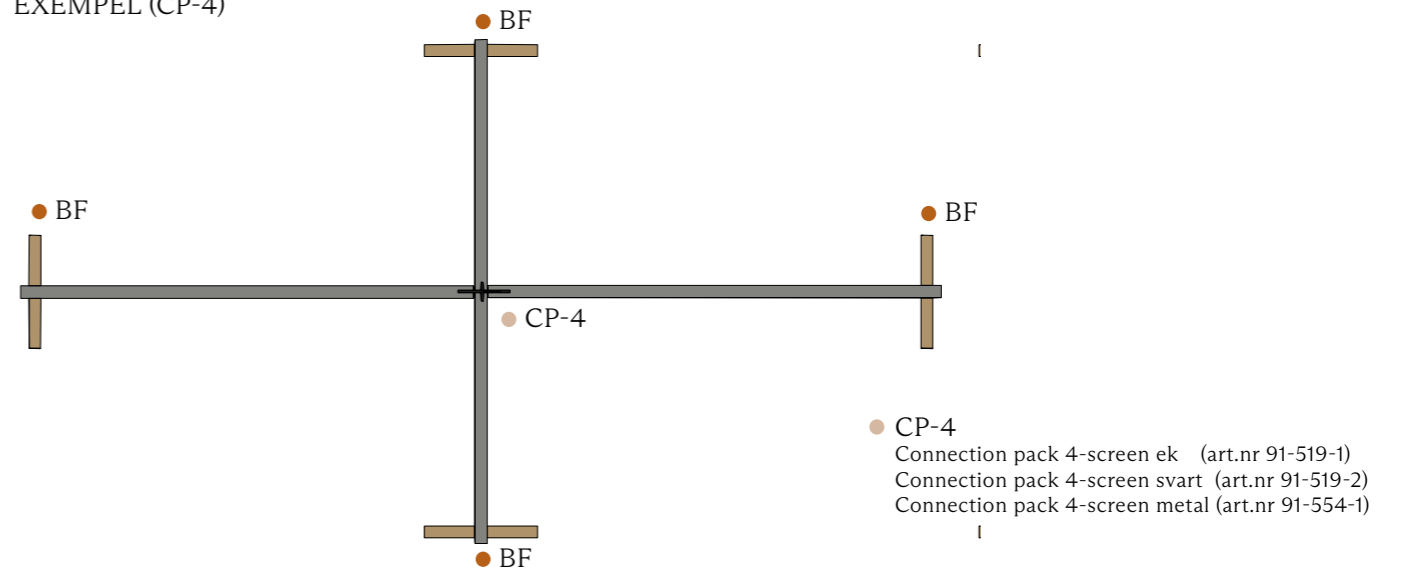

EXEMPEL (CP-4)

- CP-4
  Connection pack 4-screen ek (art.nr 91-519-1)
  Connection pack 4-screen svart (art.nr 91-519-2)
  Connection pack 4-screen metal (art.nr 91-554-1)