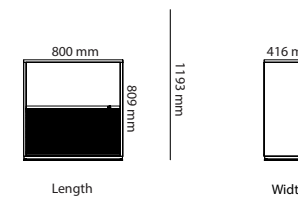

With rollfront