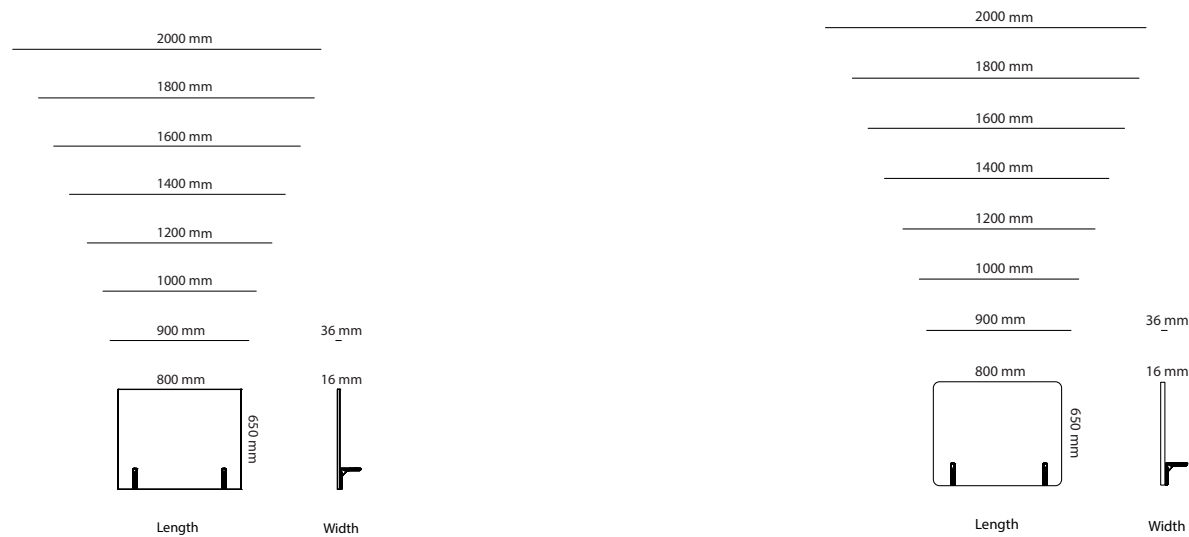

24% rabatt ska dras av på angivna priser

TABLE SCREEN

Sharp corners

Round corners

SURFACE LAYER/COLOUR

Table Screen	Price Group 1	Price Group 2	Price Group 3	Price Group 4	Price Group 5
Cara	Blazer Lite				
Carlow	Fame	Remix	Divina MD	Elmosoft Leather	

All other materials and colors are offered separately

Prices are subject to change without notice. While we strive for accuracy, mistakes happen. In the event of an incorrect price on a quote or order, you will be notified by email or phone, and given the option to accept the corrected price or cancel the order.