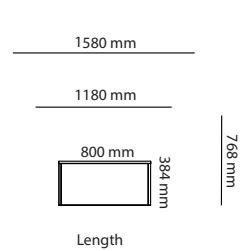

Upper units