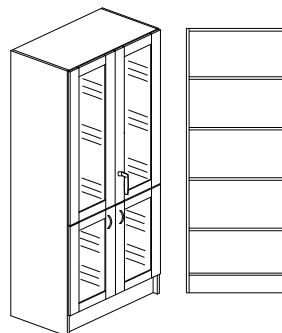

Invändigt mått:
Br.762/962 mm
Dj.295/445/575 mm
H.överdel ca.405 mm och
underdel ca.330 mm

Tillval (pris/styck)

Lika låsning

Tryckcylinderlås - LL 3900.000.04 655:-

Tryckcylinderlås & vridcylinderlås - LL 3900.000.05 1310:-

Olika låsning

Tryckcylinderlås - OL 3900.000.06 655:-

Tryckcylinderlås & vridcylinderlås - OL 3900.000.07 1310:-

Tillval (pris/styck)

*Säkerhetshandtag 835s för Assa/Ruko Cylinder 3910.000.00 1199:-

Ställfötter - 4st justermån 25 mm 3911.000.00 322:-

Extra hyllplan/spån

För skåp - dj.320 mm 3xxx.280.000x 233:-

För skåp - dj.470 mm 3xxx.400.000x 294:-

För skåp - dj.600 mm 3xxx.550.000x 327:-

Extra hyllplan/lamell

För skåp - dj.320 mm 3xxx.280.L00x 455:-

För skåp - dj.470 mm 3xxx.400.L00x 588:-

För skåp - dj.600 mm 3xxx.550.L00x 727:-