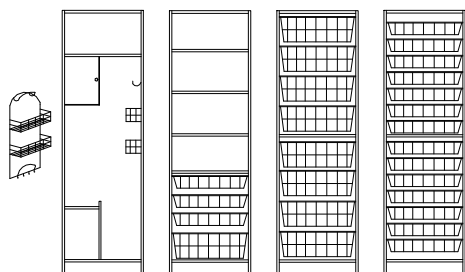

600x600x2100 mm 3191.605.210x 4756:-

Garderobskåp - br. 40, 50 & 60cm

Hatthylla/stång

400x600x2100 mm 3173.601.210x 3796:-

500x600x2100 mm 3183.601.210x 3929:-

600x600x2100 mm 3193.601.210x 4085:-

Hatthylla/2stänger

400x600x2100 mm 3173.602.210x 3841:-

500x600x2100 mm 3183.602.210x 3974:-

600x600x2100 mm 3193.602.210x 4118:-

Hatthylla/stång/ 2 trådkorgar

400x600x2100 mm 3172.602.210x 4040:-

500x600x2100 mm 3182.602.210x 4251:-

600x600x2100 mm 3192.602.210x 4473:-

Hatthylla/stång/4 trådkorgar

400x600x2100 mm 3172.604.210x 5217:-

500x600x2100 mm 3182.604.210x 5406:-

600x600x2100 mm 3192.604.210x 5622:-

Städsåp - br.60cm

medicinskåp/städkorg