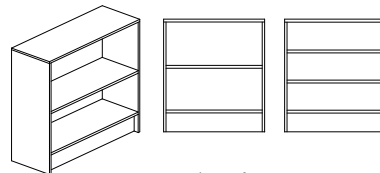

Invändigt mått
mellan hyllplan :
2 hyllfack - 330 mm
3 hyllfack - 210 mm

Tillval (pris/styck)

Ställfötter - 4st	3911.000.00	322:-

justermån 25 mm