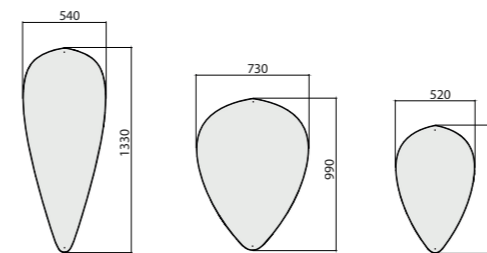

28 % rabatt ska dras av på angivna priser

Delta

Takabsorbenter

Delta är en ljudabsorbent pendlad från tak. Den diskreta upphängningen ger en känsla av att de svävar fritt i rummet. Den kan också vinklas för att effektivt absorbera olika riktningar av ljud och skapa en estetisk lekfullhet.

Art.nr.	Form	Storlek BxHxD	Prisgr. 1	Prisgr. 2	Prisgr. 3	Prisgr. 4	Vajer*	Vikt
			Carlow, Sawana, Tonal 170	Twist, Blazer Lite Floyd Screen	Remix, Blazer Synergy	Fiord Melange Nap	Antal/absorbent	kg
62-0513	Delta One	540 x 1330 x 60	4468	5219	5646	6193	2	6
62-0709	Delta Two	730 x 990 x 60	4472	5230	5633	6175	2	7
62-0508	Delta Three	520 x 830 x 60	4095	4550	4814	5310	2	5

Art.nr.	Tillval	Pris/st
91-292	Undertaksfäste 1 st/vajer	43
90-060	Extra vajer wire L5000 mm*	110

*2 st vajer L3000 mm ingår

Delta One
62-0513

Delta Two
62-0709

Delta Three
62-0508

Delta Lamp
62-001
H300xB190xD130

Formgivare

Constance Guisset