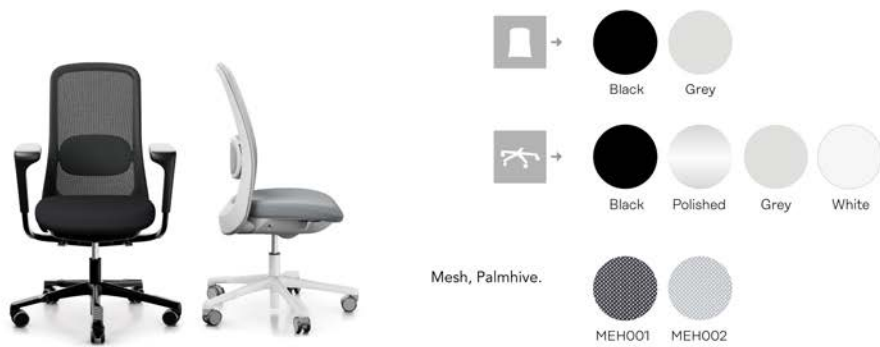

HÅG SOFI

MESH (PALMHIVE) - PRISGRUPP DEPENDS ON CHOICE

Ett finstickat och förstärkt meshtyg där man har använt ett innovativt garn för att ge ökad styrka. Detta ger en utmärkt komfort, support och ett fint uttryck. Dess struktur är mjuk och betryggande med en lätt transparent effekt. Meshen finns i svart och ljusgrå. Enkel att kombinera med många tyger och färger från vår Standard kollektion.

Sammansättning: 100% polyester

Slitstyrka: 150 000

Brandhärdighet: BS EN 1021: 1 -2: 2014

Ljusäkthet: 5 (EN ISO 105-B02)

Gnidäkthet: 4/4 (Wet/Dry) (EN ISO 105X12)

Noppning: 4-5 (EN-ISO 12945-2)

Miljömärkt: Oeko-Tex® Standard 100

Producerad i: UK

Mesh av Palmhive finns bara tillgänglig för ryggen på HÅG SoFi 7500 och 7502

20% rabatt ska dras av på angivna priser