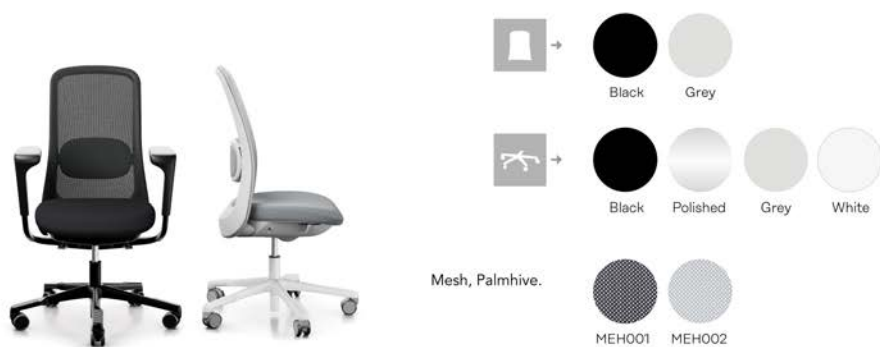

HÅG SOFI

MESH (PALMHIVE) - PRISGRUPP DEPENDS ON CHOICE

Ett finstickat och förstärkt meshtyg där man har använt ett innovativt garn för att ge ökad styrka. Detta ger en utmärkt komfort, support och ett fint uttryck. Dess struktur är mjuk och betryggande med en lätt transparent effekt. Meshen finns i svart och ljusgrå. Enkel att kombinera med många tyger och färger från vår Standard kollektion.

Sammansättning: 100% polyester

Slitstyrka: 150 000

Brandhårdighet: BS EN 1021: 1 -2: 2014

Ljusäkthet: 5 (EN ISO 105-B02)

Gnidäkthet: 4/4 (Wet/Dry) (EN ISO 105X12)

Noppning: 4-5 (EN-ISO 12945-2)

Miljömärkt: Oeko-Tex® Standard 100

Producerad i: UK

Mesh av Palmhive finns bara tillgänglig för ryggen på HÅG SoFi 7500 och 7502

25% rabatt ska dras av på angivna priser