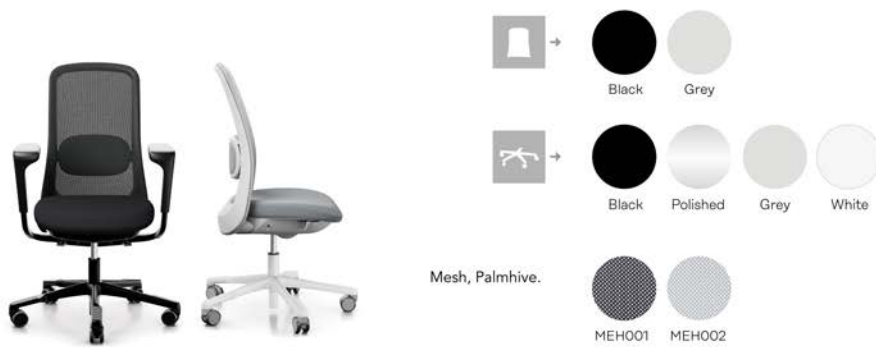

24% rabatt ska dras av på angivna priser

HÅG SOFI

MESH (PALMHIVE) - PRISGRUPP DEPENDS ON CHOICE

Ett finstickat och förstärkt meshtyg där man har använt ett innovativt garn för att ge ökad styrka. Detta ger en utmärkt komfort, support och ett fint uttryck. Dess struktur är mjuk och betryggande med en lätt transparent effekt. Meshen finns i svart och ljusgrå. Enkel att kombinera med många tyger och färger från vår Standard kollektion.

Sammansättning: 100% polyester

Slitstyrka: 150 000

Brandhårdighet: BS EN 1021: 1 -2: 2014

Ljusäkthet: 5 (EN ISO 105-B02)

Gnidäkthet: 4/4 (Wet/Dry) (EN ISO 105X12)

Noppning: 4-5 (EN-ISO 12945-2)

Miljömärkt: Oeko-Tex® Standard 100

Producerad i: UK

Mesh av Palmhive finns bara tillgänglig för ryggen på HÅG SoFi 7500 och 7502