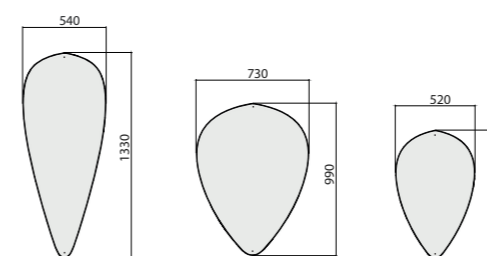

Delta

Takabsorbenter

Delta är en ljudabsorbent pendlad från tak. Den diskreta upphängningen ger en känsla av att de svävar fritt i rummet. Den kan också vinklas för att effektivt absorbera olika riktningar av ljud och skapa en estetisk lekfullhet.

Art.nr.	Form	Storlek BxHxD	Prisgr. 1	Prisgr. 2	Prisgr. 3	Prisgr. 4	Vajer*	Vikt kg
			Carlow, Sawana, Tonal 170	Twist, Blazer Lite Floyd Screen	Remix, Blazer Synergy	Fiord Melange Nap		
62-0513	Delta One	540 x 1330 x 60	4468	5219	5646	6193	2	6
62-0709	Delta Two	730 x 990 x 60	4472	5230	5633	6175	2	7
62-0508	Delta Three	520 x 830 x 60	4095	4550	4814	5310	2	5

Art.nr.	Tillval	Pris/st
91-292	Undertaksfäste 1 st/vajer	43
90-060	Extra vajer wire L5000 mm*	110

*2 st vajer L3000 mm ingår

Delta One
62-0513

Delta Two
62-0709

Delta Three
62-0508

Delta Lamp
62-001
H300xB190xD130

Formgivare

Constance Guisset

12% rabatt ska dras av på angivna priser