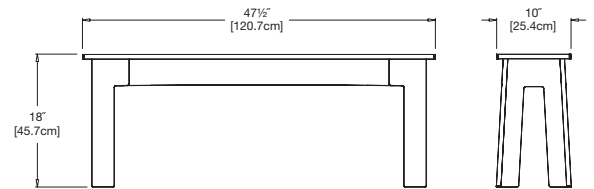

SKU: FA-B48-(color code)

dimensions:

width: 47.5" (120.7cm)
depth: 10" (25.4cm)
height: 18" (45.7cm)

weight:

32 lbs (14.6kg)

use with:

fresh air
table 65

256
reclaimed
milk jugs