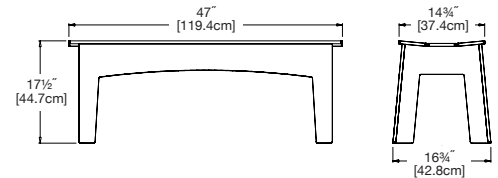

sky: color code SB

sunset: color code OR

alfresco bench

bench 22

SKU: AL-B22-(color code)

dimensions:
width: 22" (55.9cm)
depth: 16.75" (42.8cm)
height: 17.5" (44.7cm)

weight:
17 lbs (7.7kg)

use with:
any table to seat one

136
reclaimed
milk jugs

shipping dimensions: 24" x 18" x 4"
shipping weight: 20 lbs (9.1kg)

bench 47

SKU: AL-B47-(color code)

dimensions:
width: 47" (119.4cm)
depth: 16.75" (42.8cm)
height: 17.5" (44.7cm)

weight:
36 lbs (16.3kg)

use with:
Table 62 to seat two

288
reclaimed
milk jugs

shipping dimensions: 48" x 18" x 4"
shipping weight: 41 lbs (18.6kg)

bench 58

SKU: AL-B58-(color code)

dimensions:
width: 58" (147.3cm)
depth: 16.75" (42.8cm)
height: 17.5" (44.7cm)