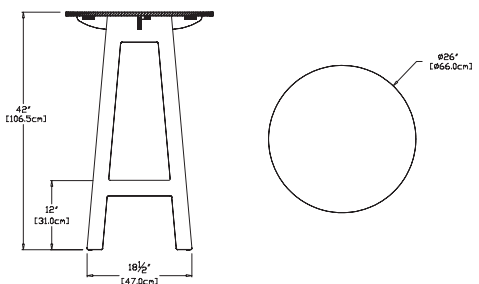

weight:

38.5 lbs (17.5kg)

use with:
fresh air bar stool

308
reclaimed
milk jugs