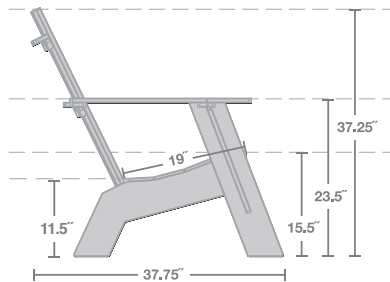

ship dimensions: 30" x 6" x 30"
ship weight: 49 lbs (22.2kg)

use with: