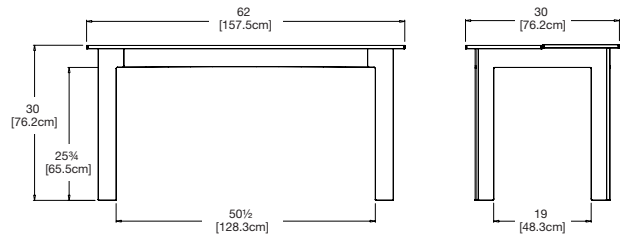

seats 6

SKU: FA-T62-(color code)

dimensions:
width: 62" (157.5cm)
depth: 30" (76.2cm)
height: 30" (76.2cm)

weight:
83 lbs (37.6kg)

use with:
fresh air bench 48

664
reclaimed milk jugs

shipping dimensions: Pallet