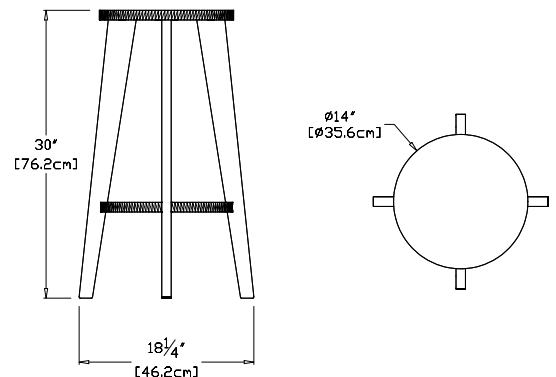

norm - bar stool

SKU: BG-NBSR-(color code)

dimensions:

width: 18.25" (46.2cm)
 depth: 18.25" (46.2cm)
 height: 30" (76.2cm)
 seat diameter: 14" (35.6cm)

weight:

16 lbs (7.3kg)

128 reclaimed milk jugs

shipping dimensions: