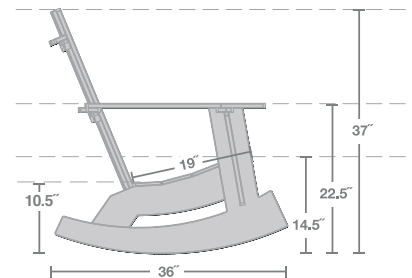

SKU: AD-4SCR-(color code)

dimensions:

width: 30" (76.2cm)
 depth: 36" (91.1cm)
 height: 37" (93.7cm)
 seat depth: 19" (48.1cm)

weight: 52 lbs (23.6kg)

416 reclaimed milk jugs

ship dimensions: 36" x 8" x 30"
 ship weight: 60 lbs (27.2kg)