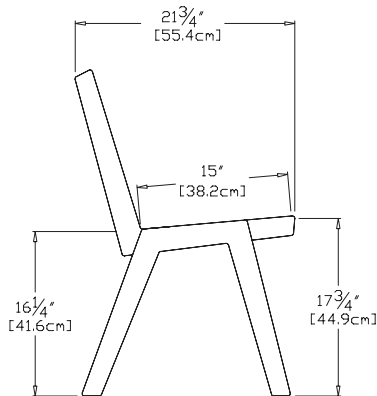

driftwood: color code DW