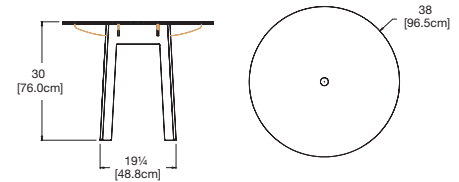

SKU: FA-RT38-(color code)

dimensions:
width: 38" (96.5cm)
depth: 38" (96.5cm)
height: 30" (76.0cm)

weight:
48.5 lbs (22.0kg)

use with:
fresh air bench 18

388
reclaimed milk jugs

shipping dimensions: 48" x 6" x 39"
shipping weight: 64.5 lbs (29.3kg)