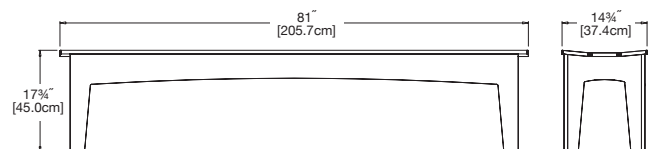

weight:
46 lbs (20.8kg)

use with:
Table 72 to seat three

368
reclaimed
milk jugs

shipping dimensions: 58" x 18" x 4"
shipping weight: 46 lbs (20.9kg)

bench 68

SKU: AL-B68-(color code)

dimensions:
width: 68" (172.7cm)
depth: 14.75" (37.4cm)
height: 17.75" (45.0cm)

weight:
50 lbs (22.7kg)

use with:
Table 82 to seat four

400
reclaimed
milk jugs

shipping dimensions: Pallet
shipping weight: 58 lbs (26.3kg)

bench 81

SKU: AL-B81-(color code)

dimensions:
width: 81" (205.7cm)
depth: 14.75" (37.4cm)
height: 17.75" (45.0cm)

weight:
69 lbs (31.3kg)

use with:
Table 95 to seat five

552
reclaimed
milk jugs

shipping dimensions: Pallet
shipping weight: 78 lbs (35.4kg)

alfresco dining chair

solid back:
AL-DC-(color code)

handle back:
AL-DCH-(color code)