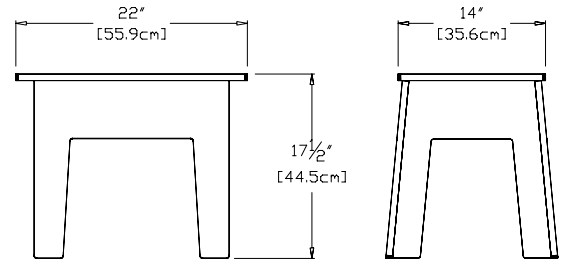

sky: color code SB

sunset: color code OR

bench 22

SKU: HC-B22-(color code)

dimensions:

width: 22" (55.9cm)
depth: 14" (35.6cm)
height: 17.5" (44.5cm)

weight:

19 lbs (8.6kg)