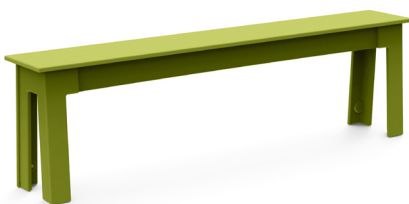

use with:

fresh air
table 78

328
reclaimed
milk jugs

shipping dimensions: 66" x 6" x 12"
shipping weight: 50 lbs (22.7kg)