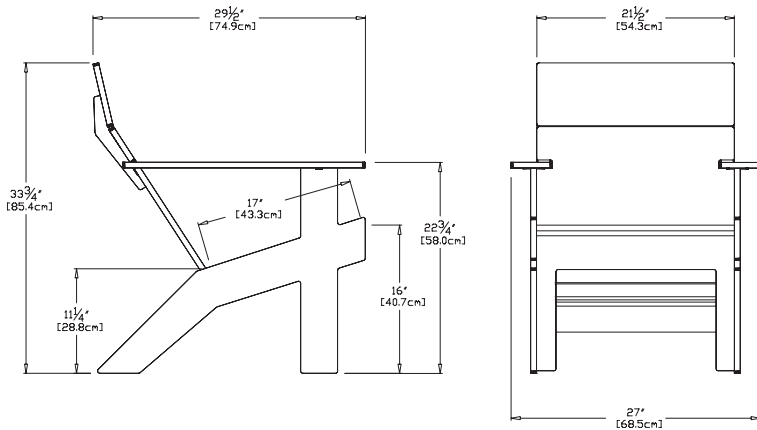

charcoal: LC-LLT-CG