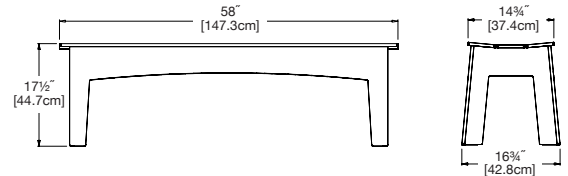

136
reclaimed
milk jugs

shipping dimensions: 24" x 18" x 4"
shipping weight: 20 lbs (9.1kg)

bench 47

SKU: AL-B47-(color code)

dimensions:
width: 47" (119.4cm)
depth: 16.75" (42.8cm)
height: 17.5" (44.7cm)

weight:
36 lbs (16.3kg)

use with:
Table 62 to seat two

288
reclaimed
milk jugs

shipping dimensions: 48" x 18" x 4"
shipping weight: 41 lbs (18.6kg)

bench 58

SKU: AL-B58-(color code)

dimensions:
width: 58" (147.3cm)
depth: 16.75" (42.8cm)
height: 17.5" (44.7cm)

weight:
46 lbs (20.8kg)

use with:
Table 72 to seat three

368
reclaimed
milk jugs

shipping dimensions: 58" x 18" x 4"
shipping weight: 46 lbs (20.9kg)

bench 68

SKU: AL-B68-(color code)

dimensions:
width: 68" (172.7cm)
depth: 14.75" (37.4cm)
height: 17.75" (45.0cm)