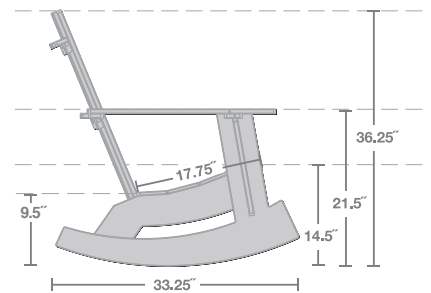

compact

SKU: AD-3SFC-(color code)

dimensions:

width: 28" (71.1cm)
depth: 34.75" (88.0cm)
height: 33.5" (84.9cm)
seat depth: 17.75" (45.1cm)

weight: 39 lbs (17.7kg)

312 reclaimed milk jugs

ship dimensions: 30" x 6" x 30"
ship weight: 45 lbs (20.4kg)

use with:

tall

SKU: AD-3SFT-(color code)

dimensions:

width: 29" (73.6cm)
depth: 37" (94.3cm)
height: 36.25" (92.1cm)
seat depth: 19" (48.1cm)

weight: 47 lbs (21.3kg)

376 reclaimed milk jugs

ship dimensions: 30" x 6" x 30"
ship weight: 51 lbs (23.1kg)

use with:

rocker

SKU: AD-3SFR-(color code)

dimensions:

width: 28" (71.1cm)
depth: 33.25" (84.7cm)
height: 36.25" (92.1cm)
seat depth: 17.75" (45.2cm)

weight: 46 lbs (23.6kg)

368 reclaimed milk jugs

ship dimensions: 36" x 8" x 30"
ship weight: 52 lbs (23.6kg)

use with: