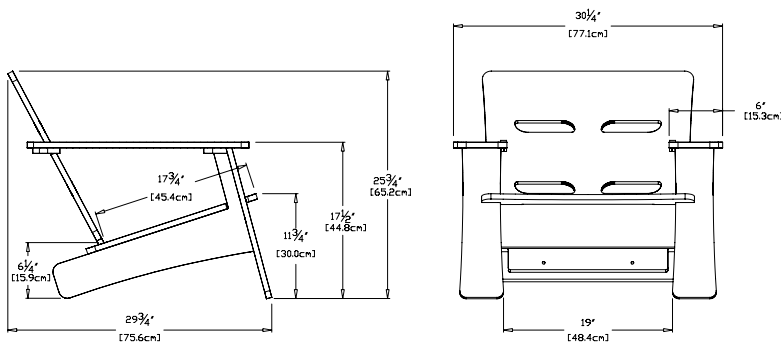

apple red: LG-C C-AR

driftwood: LG-CC-DW

navy blue: LG-CC-NB

sky: LG-CC-SB

sunset: LG-CC-OR

collection: lounge
material: 100% recycled HDPE
dimensions: width: 30.25" (77.1cm)
 depth: 29.75" (75.6cm)
 height: 25.75" (65.2cm)
weight: 41 lbs (18.6kg)