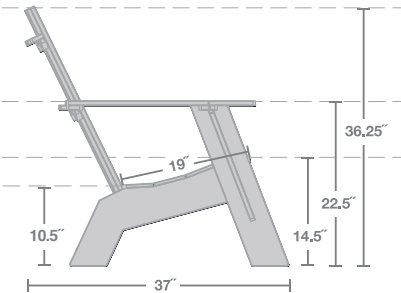

width: 28" (71.1cm)
 depth: 34.75" (88.0cm)
 height: 33.5" (84.9cm)
 seat depth: 17.75" (45.1cm)

weight: 39 lbs (17.7kg)

312 reclaimed milk jugs

ship dimensions: 30" x 6" x 30"
ship weight: 45 lbs (20.4kg)

use with:

compact ottoman: OT-C

tall

SKU: AD-3SFT-(color code)

dimensions:

width: 29" (73.6cm)
 depth: 37" (94.3cm)
 height: 36.25" (92.1cm)
 seat depth: 19" (48.1cm)

weight: 47 lbs (21.3kg)

376 reclaimed milk jugs

ship dimensions: 30" x 6" x 30"
ship weight: 51 lbs (23.1kg)

use with:

3 slat tall ottoman: OT-3ST

rocker

SKU: AD-3SFR-(color code)

dimensions:

width: 28" (71.1cm)
 depth: 33.25" (84.7cm)
 height: 36.25" (92.1cm)
 seat depth: 17.75" (45.2cm)