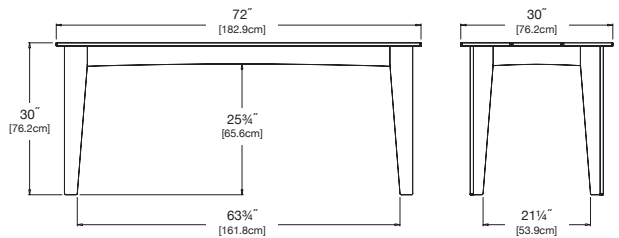

table 72

SKU: AL-T72-(color code)

dimensions:
width: 72" (182.9cm)
depth: 30" (76.2cm)
height: 30" (76.2cm)

weight:
85 lbs (38.6kg)

use with:
alfresco bench 58

680 reclaimed milk jugs

shipping dimensions: Pallet

table 82

SKU: AL-T82-(color code)

dimensions:
width: 82" (208.3cm)
depth: 36" (91.4cm)
height: 30" (76.2cm)

weight:
133 lbs (60.3kg)

use with:
alfresco bench 68

1,064 reclaimed milk jugs

shipping dimensions: Pallet