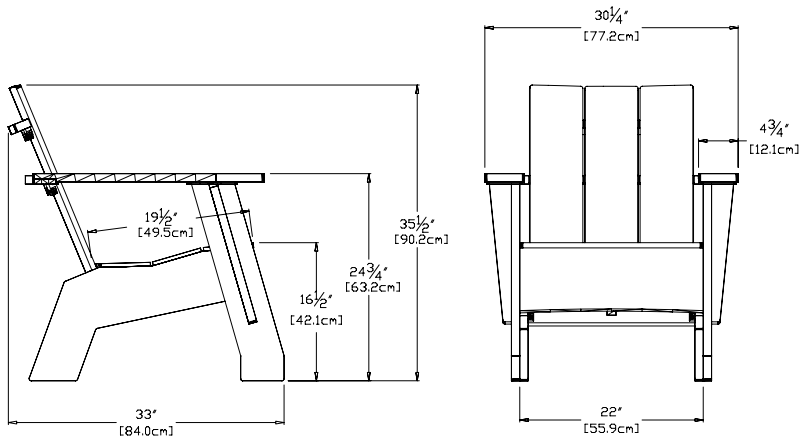

sky: PB-PC-SB

sunset: PB-PC-OR

collection: adirondack
material: 100% recycled HDPE
dimensions: width: 30.25" (77.2cm)
 depth: 33" (84.0cm)
 height: 35.5" (90.2cm)
weight: 61 lbs (27.7kg)

488
 reclaimed
 milk jugs