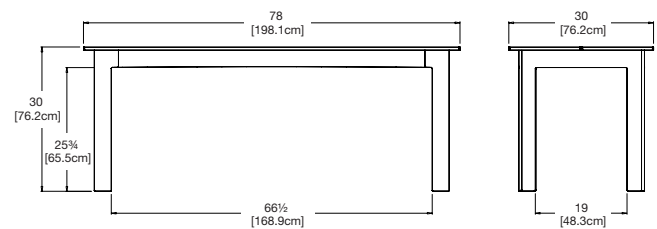

seats 8

SKU: FA-T72-(color code)

dimensions:
width: 78" (198.1cm)
depth: 30" (76.2cm)
height: 30" (76.2cm)

weight:
95 lbs (43.1kg)

use with:
fresh air bench 65

760
reclaimed milk jugs