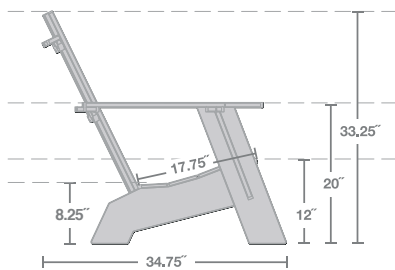

curve compact

SKU: AD-4SCC-(color code)

dimensions:

width: 28.5" (72.4cm)
 depth: 34.75" (88.1cm)
 height: 33.25" (84.2cm)
 seat depth: 17.75" (45.1cm)

weight: 39 lbs (17.7kg)

312 reclaimed milk jugs

ship dimensions: 30" x 6" x 30"
 ship weight: 53 lbs (24.0kg)

use with:

compact ottoman: OT-C

tall

SKU: AD-4SFT-(color code)

curve tall

SKU: AD-4SCT-(color code)

dimensions:

width: 30" (76.2cm)
 depth: 37.75" (95.7cm)
 height: 37.25" (94.3cm)
 seat depth: 19" (48.1cm)