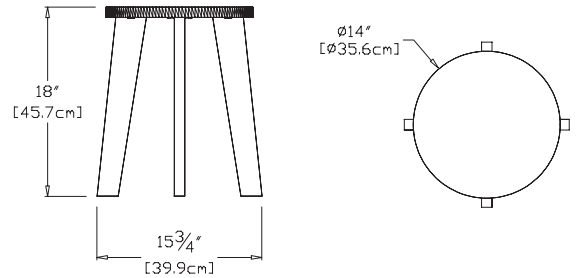

norm - dining stool

SKU: BG-NDSR-(color code)

dimensions:

width: 15.75" (39.9cm)
depth: 15.75" (39.9cm)
height: 18" (45.7cm)
seat diameter: 14" (35.6cm)

weight:

11 lbs (5.0kg)

88 reclaimed milk jugs

shipping dimensions:

18" x 14" x 4"

shipping weight:

12.5 lbs (5.7kg)

norm - counter stool