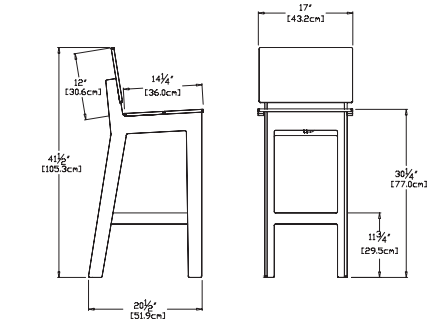

width: 26" (66.0cm)
depth: 26" (66.0cm)
height: 36" (91.3cm)

weight:

35.5 lbs (16.1kg)

use with:
fresh air counter stool

284
reclaimed
milk jugs

shipping dimensions: 28" x 5.5" x 38"
shipping weight: 41.5 lbs (18.8kg)

bar stool

SKU: FA-BS-(color code)

dimensions:

width: 17" (43.2cm)
depth: 20.5" (52.1cm)
height: 41.5" (105.3cm)

weight:

22 lbs (10.0kg)

use with:
fresh air bar table

176
reclaimed
milk jugs

shipping dimensions: 36" x 24" x 4"
shipping weight: 26 lbs (11.8kg)

bar table 26

SKU: FA-BT26-(color code)

dimensions:

width: 26" (66.0cm)
depth: 26" (66.0cm)
height: 42" (106.5cm)

weight:

38.5 lbs (17.5kg)