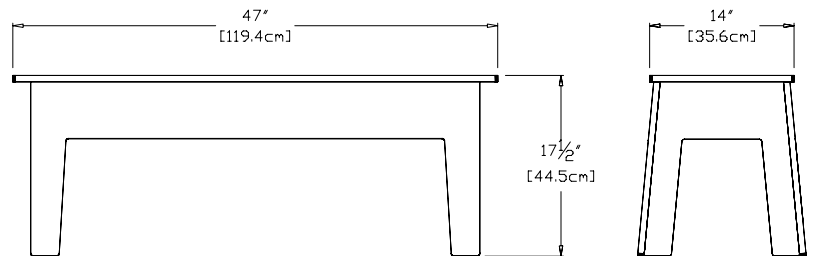

weight:

35 lbs (15.9kg)

280
reclaimed
milk jugs

shipping dimensions: 30" x 6" x 30"
shipping weight: 41 lbs (18.6kg)

bench 58

SKU: HC-B58-(color code)

dimensions:

width: 58" (147.3cm)
depth: 14" (35.6cm)
height: 17.5" (44.5cm)