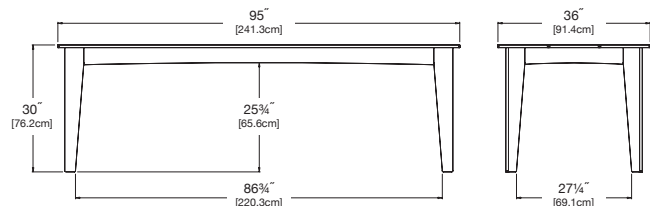

table 72

SKU: AL-T72-(color code)

dimensions:
width: 72" (182.9cm)
depth: 30" (76.2cm)
height: 30" (76.2cm)

weight:
85 lbs (38.6kg)

use with:
alfresco bench 58

680 reclaimed milk jugs

shipping dimensions: Pallet

table 82

SKU: AL-T82-(color code)

dimensions:
width: 82" (208.3cm)
depth: 36" (91.4cm)
height: 30" (76.2cm)

weight:
133 lbs (60.3kg)

use with:
alfresco bench 68

1,064 reclaimed milk jugs

shipping dimensions: Pallet

table 95

SKU: AL-T95-(color code)

dimensions:
width: 95" (241.3cm)
depth: 36" (91.4cm)
height: 30" (76.2cm)

use with:
alfresco bench 81

shipping dimensions: Pallet

charcoal: KD-AD-CG

black: KD-AD-BL

cloud: KD-AD-CW