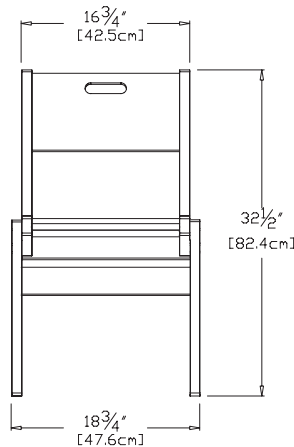

driftwood: color code DW