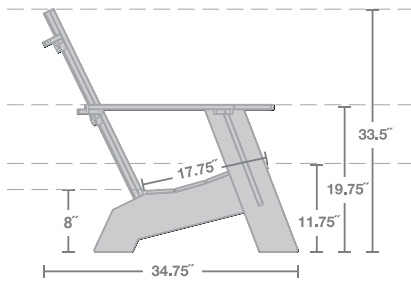

width: 28" (71.1cm)
 depth: 34.75" (88.0cm)
 height: 33.5" (84.9cm)
 seat depth: 17.75" (45.1cm)

weight: 39 lbs (17.7kg)

312 reclaimed milk jugs

ship dimensions: 30" x 6" x 30"
ship weight: 45 lbs (20.4kg)