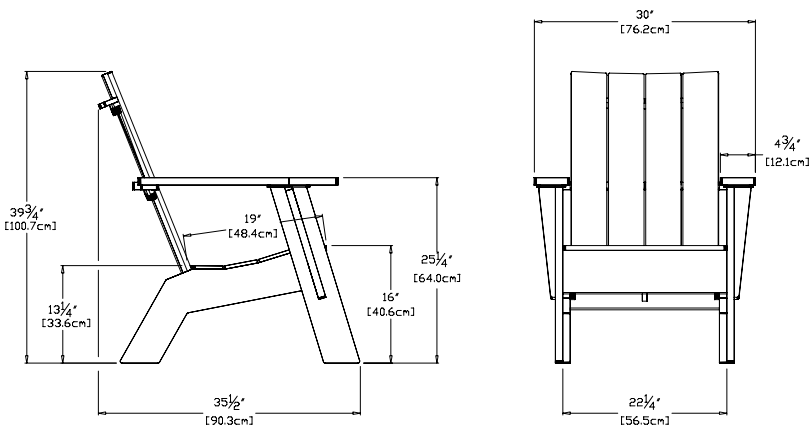

driftwood: AD-HD4ST-DW