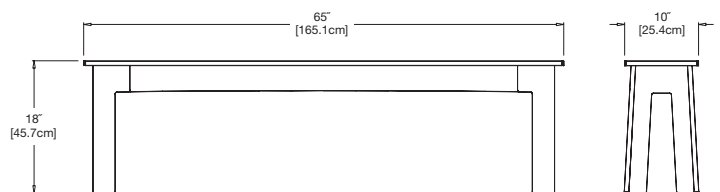

use with:

fresh air
table 78

328
reclaimed
milk jugs

shipping dimensions: 66" x 6" x 12"
shipping weight: 50 lbs (22.7kg)