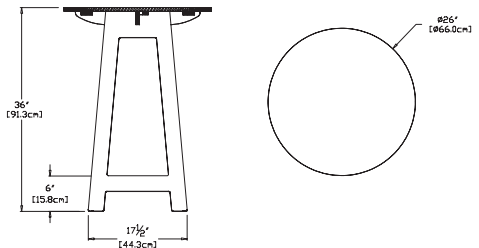

width: 26" (66.0cm)
depth: 26" (66.0cm)
height: 36" (91.3cm)

weight:

35.5 lbs (16.1kg)

use with:
fresh air counter stool

284
reclaimed
milk jugs

shipping dimensions: 28" x 5.5" x 38"
shipping weight: 41.5 lbs (18.8kg)

bar stool

SKU: FA-BS-(color code)

dimensions:

width: 17" (43.2cm)
depth: 20.5" (52.1cm)
height: 41.5" (105.3cm)

weight:

22 lbs (10.0kg)

use with:
fresh air bar table

176
reclaimed
milk jugs