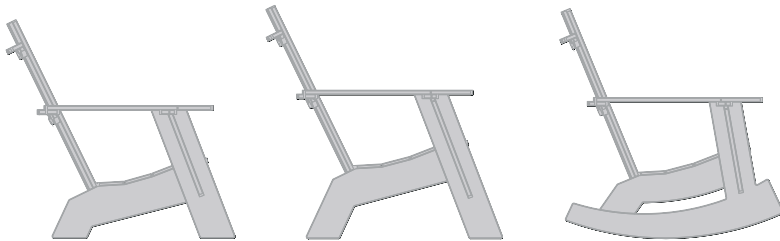

driftwood: color code DW