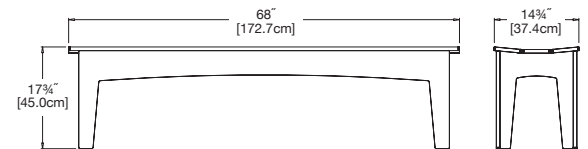

136
reclaimed
milk jugs

shipping dimensions: 24" x 18" x 4"
shipping weight: 20 lbs (9.1kg)

bench 47

SKU: AL-B47-(color code)

dimensions:
width: 47" (119.4cm)
depth: 16.75" (42.8cm)
height: 17.5" (44.7cm)

weight:
36 lbs (16.3kg)

use with:
Table 62 to seat two

288
reclaimed
milk jugs

shipping dimensions: 48" x 18" x 4"
shipping weight: 41 lbs (18.6kg)

bench 58

SKU: AL-B58-(color code)

dimensions:
width: 58" (147.3cm)
depth: 16.75" (42.8cm)
height: 17.5" (44.7cm)

weight:
46 lbs (20.8kg)

use with:
Table 72 to seat three

368
reclaimed
milk jugs

shipping dimensions: 58" x 18" x 4"
shipping weight: 46 lbs (20.9kg)

bench 68

SKU: AL-B68-(color code)

dimensions:
width: 68" (172.7cm)
depth: 14.75" (37.4cm)
height: 17.75" (45.0cm)

weight:
50 lbs (22.7kg)

use with:
Table 82 to seat four

400
reclaimed
milk jugs

shipping dimensions: Pallet
shipping weight: 58 lbs (26.3kg)

bench 81

SKU: AL-B81-(color code)

dimensions:
width: 81" (205.7cm)
depth: 14.75" (37.4cm)
height: 17.75" (45.0cm)