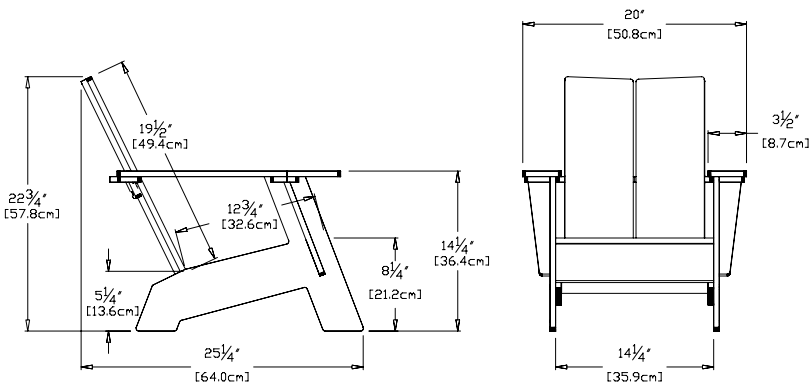

table 95

SKU: AL-T95-(color code)

dimensions:
width: 95" (241.3cm)
depth: 36" (91.4cm)
height: 30" (76.2cm)

use with:
alfresco bench 81

shipping dimensions: Pallet

charcoal: KD-AD-CG

black: KD-AD-BL

cloud: KD-AD-CW

leaf: KD-AD-LG

apple red: KD-AD-AR

driftwood: KD-AD-DW

navy blue: KD-AD-NB

sunset: KD-AD-OR

sky: KD-AD-SB

collection: kids
material: 100% recycled HDPE
dimensions: width: 20" (50.8cm)
 depth: 25.25" (64.0cm)
 height: 22.75" (57.8cm)
weight: 16 lbs (7.3kg)