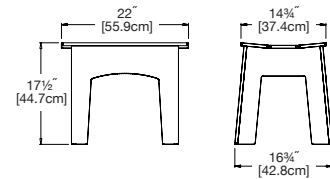

sky: color code SB

sunset: color code OR

alfresco bench

bench 22

SKU: AL-B22-(color code)

dimensions:
width: 22" (55.9cm)
depth: 16.75" (42.8cm)
height: 17.5" (44.7cm)

weight:
17 lbs (7.7kg)

use with:
any table to seat one

136
reclaimed
milk jugs

shipping dimensions: 24" x 18" x 4"
shipping weight: 20 lbs (9.1kg)

bench 47

SKU: AL-B47-(color code)

dimensions:
width: 47" (119.4cm)
depth: 16.75" (42.8cm)
height: 17.5" (44.7cm)