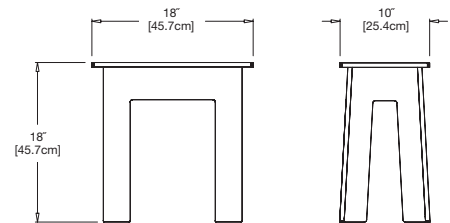

bench 18

seats 1

SKU: FA-B18-(color code)

dimensions:

width: 18" (45.7cm)
depth: 10" (25.4cm)
height: 18" (45.7cm)

weight:

12 lbs (5.4kg)

use with:

fresh air
tables

96
reclaimed
milk jugs

shipping dimensions: 20" x 20" x 4"
shipping weight: 14 lbs (6.4kg)

bench 48

seats 2

SKU: FA-B48-(color code)

dimensions:

width: 47.5" (120.7cm)
depth: 10" (25.4cm)
height: 18" (45.7cm)

weight:

32 lbs (14.6kg)