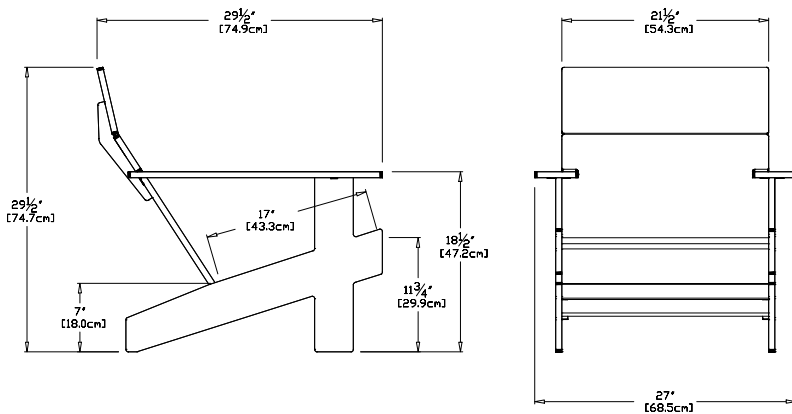

apple red: LC-LL-AR

driftwood: LC-LL-DW

navy blue: LC-LL-NB

sky: LC-LL-SB

sunset: LC-LL-OR

collection: lollygagger

material: 100% recycled HDPE

dimensions: width: 27" (68.5cm)
depth: 29.5" (74.9cm)
height: 29.5" (74.7cm)