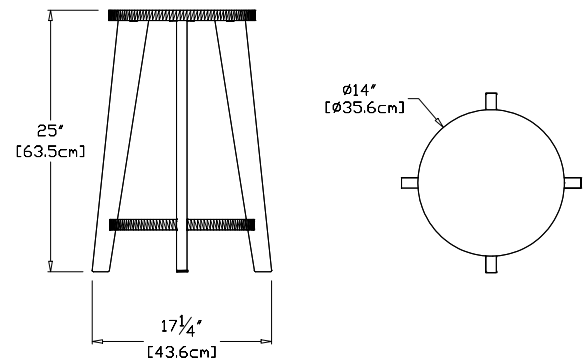

shipping dimensions:

35" x 16" x 5"

shipping weight:

17 lbs (7.7kg)