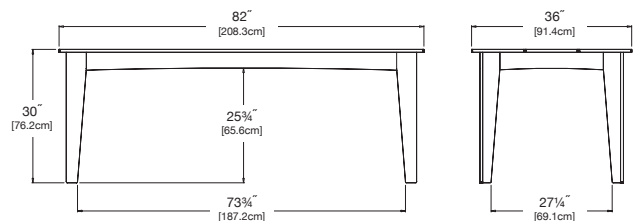

table 82

SKU: AL-T82-(color code)

dimensions:
width: 82" (208.3cm)
depth: 36" (91.4cm)
height: 30" (76.2cm)

weight:
133 lbs (60.3kg)

use with:
alfresco bench 68

1,064 reclaimed milk jugs

shipping dimensions: Pallet

table 95

SKU: AL-T95-(color code)

dimensions:
width: 95" (241.3cm)
depth: 36" (91.4cm)
height: 30" (76.2cm)

use with:
alfresco bench 81

shipping dimensions: Pallet

charcoal: KD-AD-CG

black: KD-AD-BL

cloud: KD-AD-CW