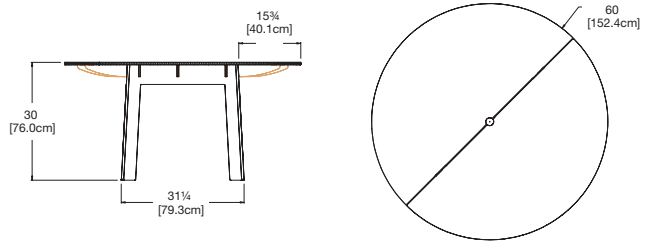

seats 6

SKU: FA-RT60-(color code)

dimensions:
width: 60" (152.4cm)
depth: 60" (152.4cm)
height: 30" (76.0cm)

weight:
103 lbs (46.7kg)

use with:
fresh air bench 18

824
reclaimed milk jugs

shipping dimensions: Pallet