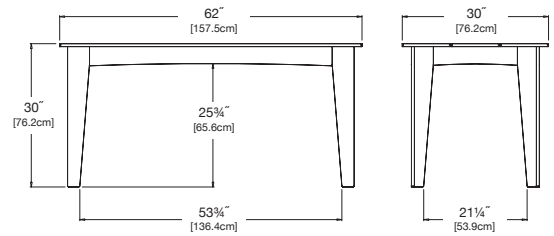

table 62

SKU: AL-T62-(color code)

dimensions:
width: 62" (157.5cm)
depth: 30" (76.2cm)
height: 30" (76.2cm)

weight:
73 lbs (33.1kg)

use with:
alfresco bench 47

584 reclaimed milk jugs

shipping dimensions: 13" × 6" × 63"
shipping weight: 92 lbs (41.7kg)

table 72

SKU: AL-T72-(color code)

dimensions:
width: 72" (182.9cm)
depth: 30" (76.2cm)
height: 30" (76.2cm)

weight:
85 lbs (38.6kg)

use with:
alfresco bench 58

680 reclaimed milk jugs

shipping dimensions: Pallet