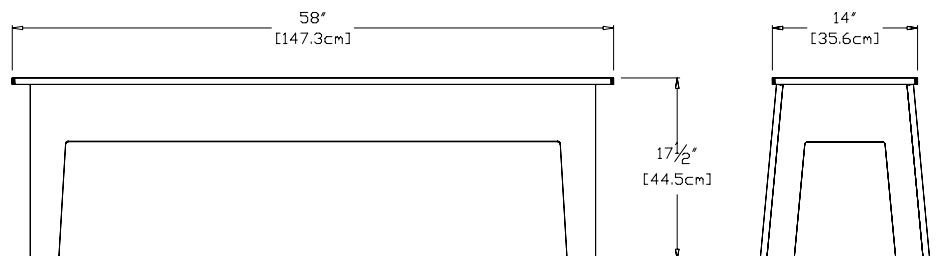

weight:

42 lbs (19.0kg)

336
reclaimed
milk jugs

shipping dimensions: 30" x 6" x 30"
shipping weight: 60 lbs (27.2kg)