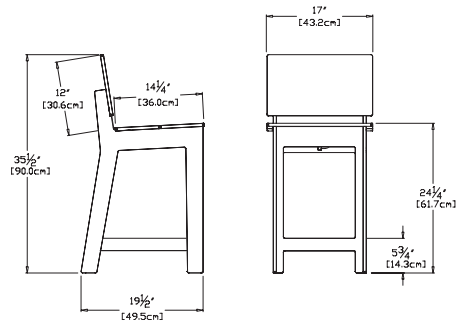

weight:

20.5 lbs (9.3kg)

use with:
fresh air counter table

164
reclaimed
milk jugs

shipping dimensions: 36" x 24" x 4"
shipping weight: 25 lbs (11.3kg)

counter table 26

SKU: FA-CT26-(color code)

dimensions:

width: 26" (66.0cm)
depth: 26" (66.0cm)
height: 36" (91.3cm)