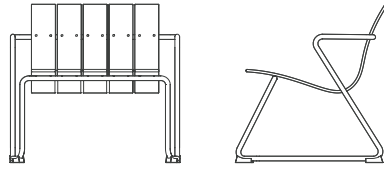

7% rabatt ska dras av på angivna priser

OCEAN LOUNGE CHAIR

Designed by Jørgen & Nanna Ditzel

SKU no.		SEK Price Ex. VAT	SEK Incl. 25% VAT
09331	Ocean Lounge Chair - Black	4.500	5.625
09333	Ocean Lounge Chair - Sand	5.000	6.250
09334	Ocean OC2 Lounge Chair - Green	4.500	5.625

Note: Stackable up to 4 pcs

Frame: 20% recycled steel tube, gunmetal finish

Slats: Recycled fishing nets and recycled hard plastics (Variation possible due to recycled materials)

Ocean Lounge Chair: W 72 cm x D 63 cm x H 67cm x Sh 39 cm x ArH 55cm

Colli Box: H 74 cm x L 75 cm x D 72 cm **Weight Gross/Net:** 7.5 kg

HS Code: 9403 20 80 **Country of Origin:** Poland

Price per chair. 2 pcs per box, additional 680 SEK will apply for other quantities.