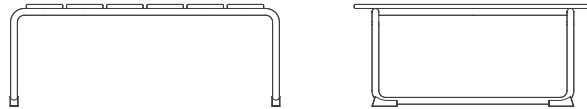

OCEAN LOUNGE TABLE

Designed by Jørgen & Nanna Ditzel

SKU no.		SEK Price Ex. VAT	SEK Incl. 25% VAT
09341	Ocean Lounge Table - Black	4.500	5.625
09343	Ocean Lounge Table - Sand	5.000	6.250
09344	Ocean OC2 Lounge Table - Green	4.500	5.625

Frame: 20% recycled steel tube, gunmetal finish

Slats: Recycled fishing nets and recycled hard plastics (Variation possible due to recycled materials)

Ocean Lounge Table: W 79 cm x D 70 cm x H 30 cm

Colli Box: H 19 cm x L 78 x D 65 cm **Weight Gross/Net:** 9.5 kg

HS Code: 9403 20 80 **Country of Origin:** Poland