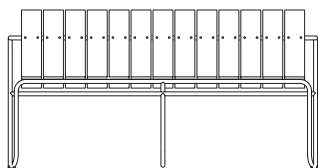

7% rabatt ska dras av på angivna priser

OCEAN BENCH

Designed by Jørgen & Nanna Ditzel

SKU no.		SEK Price Ex. VAT	SEK Incl. 25% VAT
09351	Ocean Bench - Black	15.100	18.875
09353	Ocean Bench - Sand	18.000	22.500
09354	Ocean OC2 Bench - Green	15.100	18.875

Frame: 20% recycled steel tube, gunmetal finish

Slats: Recycled fishing nets and recycled hard plastics (Variation possible due to recycled materials)

Ocean Bench: W 157 cm x D 58 cm x H 81 cm x Sh 46 cm

Colli Box: H 83 cm x L 159 cm x D 59 cm **Weight Gross/Net:** 16.6 kg

HS Code: 9403 20 80 **Country of Origin:** Poland